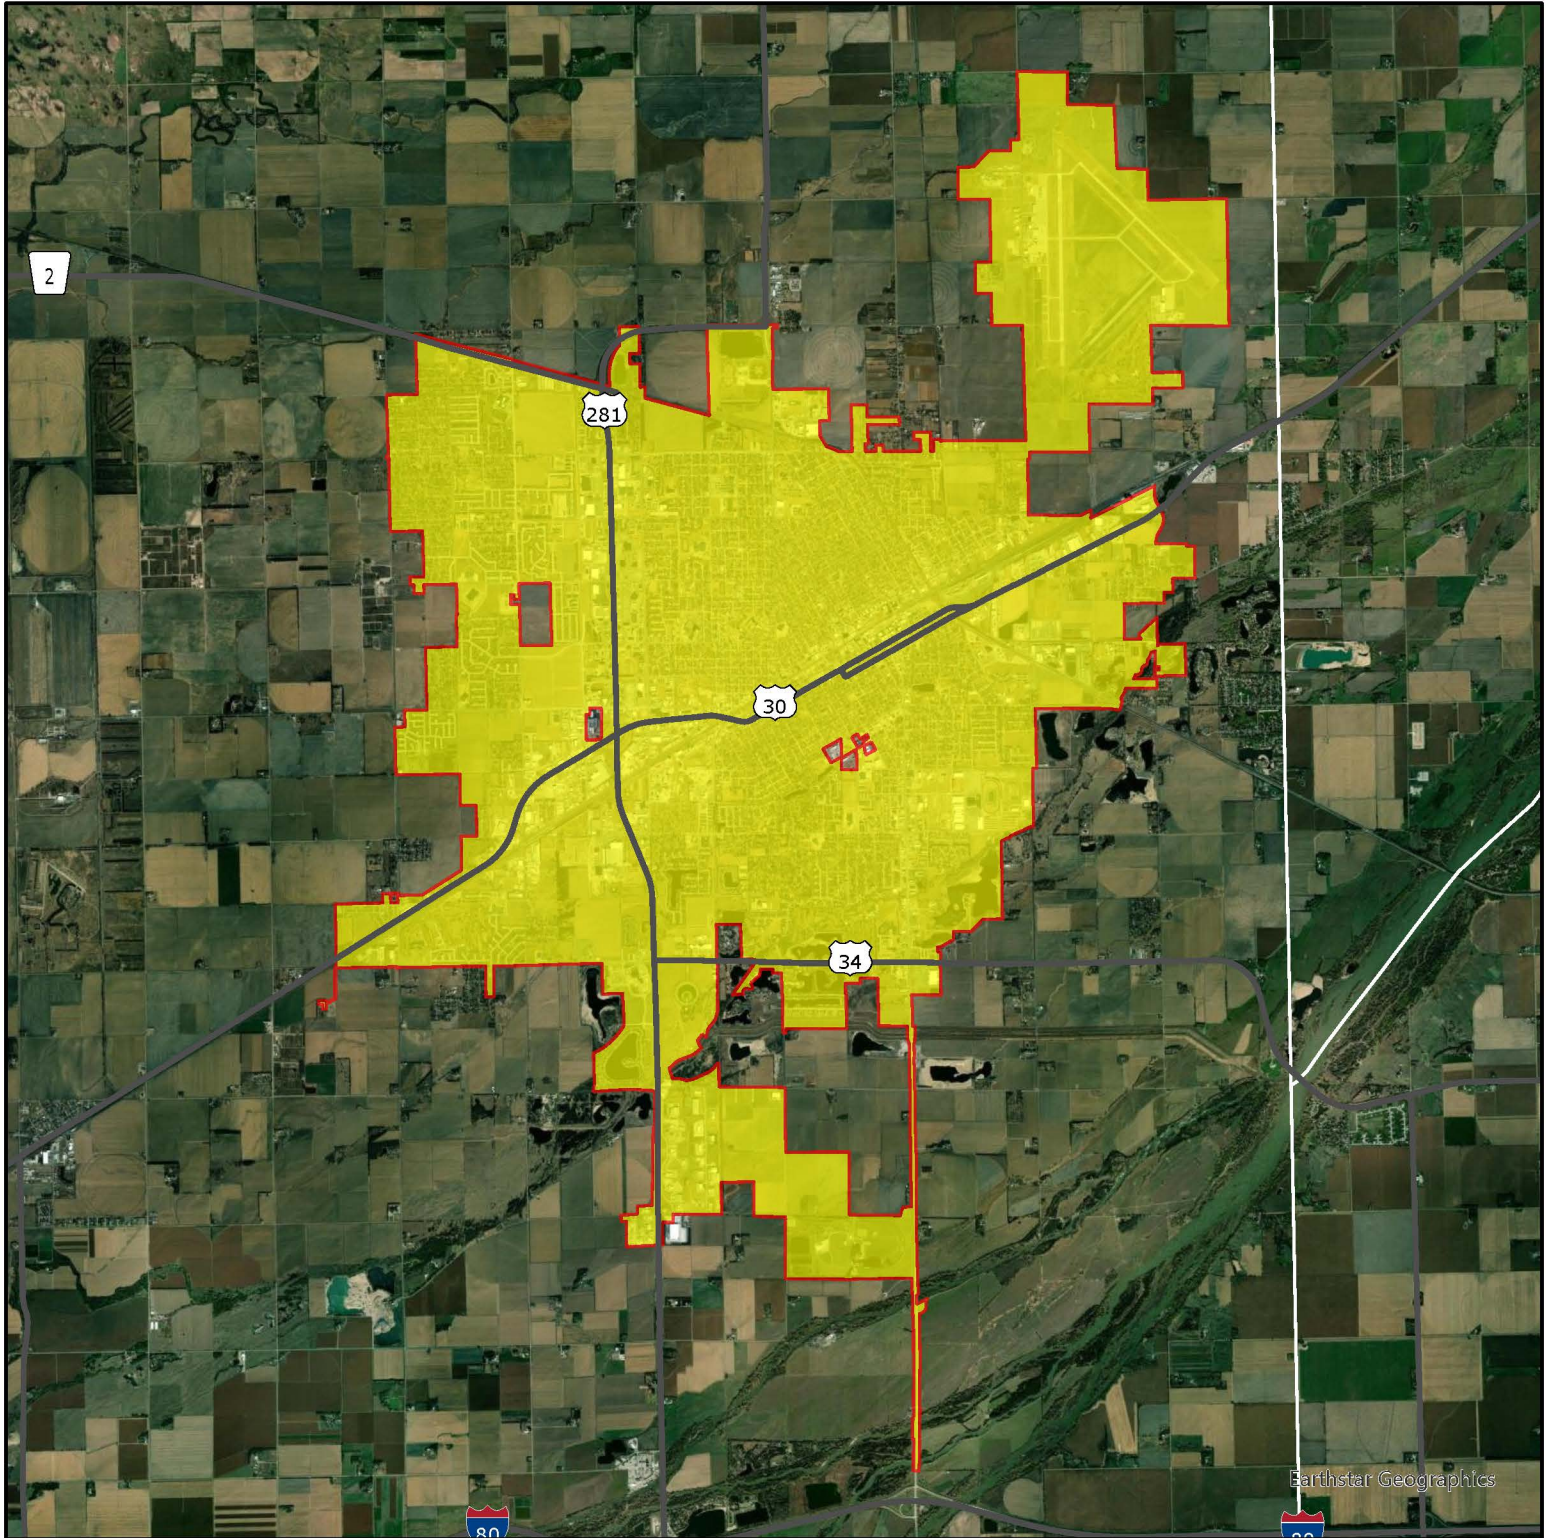

NDOT MS4 Regulated Boundary

Grand Island, Nebraska - Hall County

Earthstar Geographics