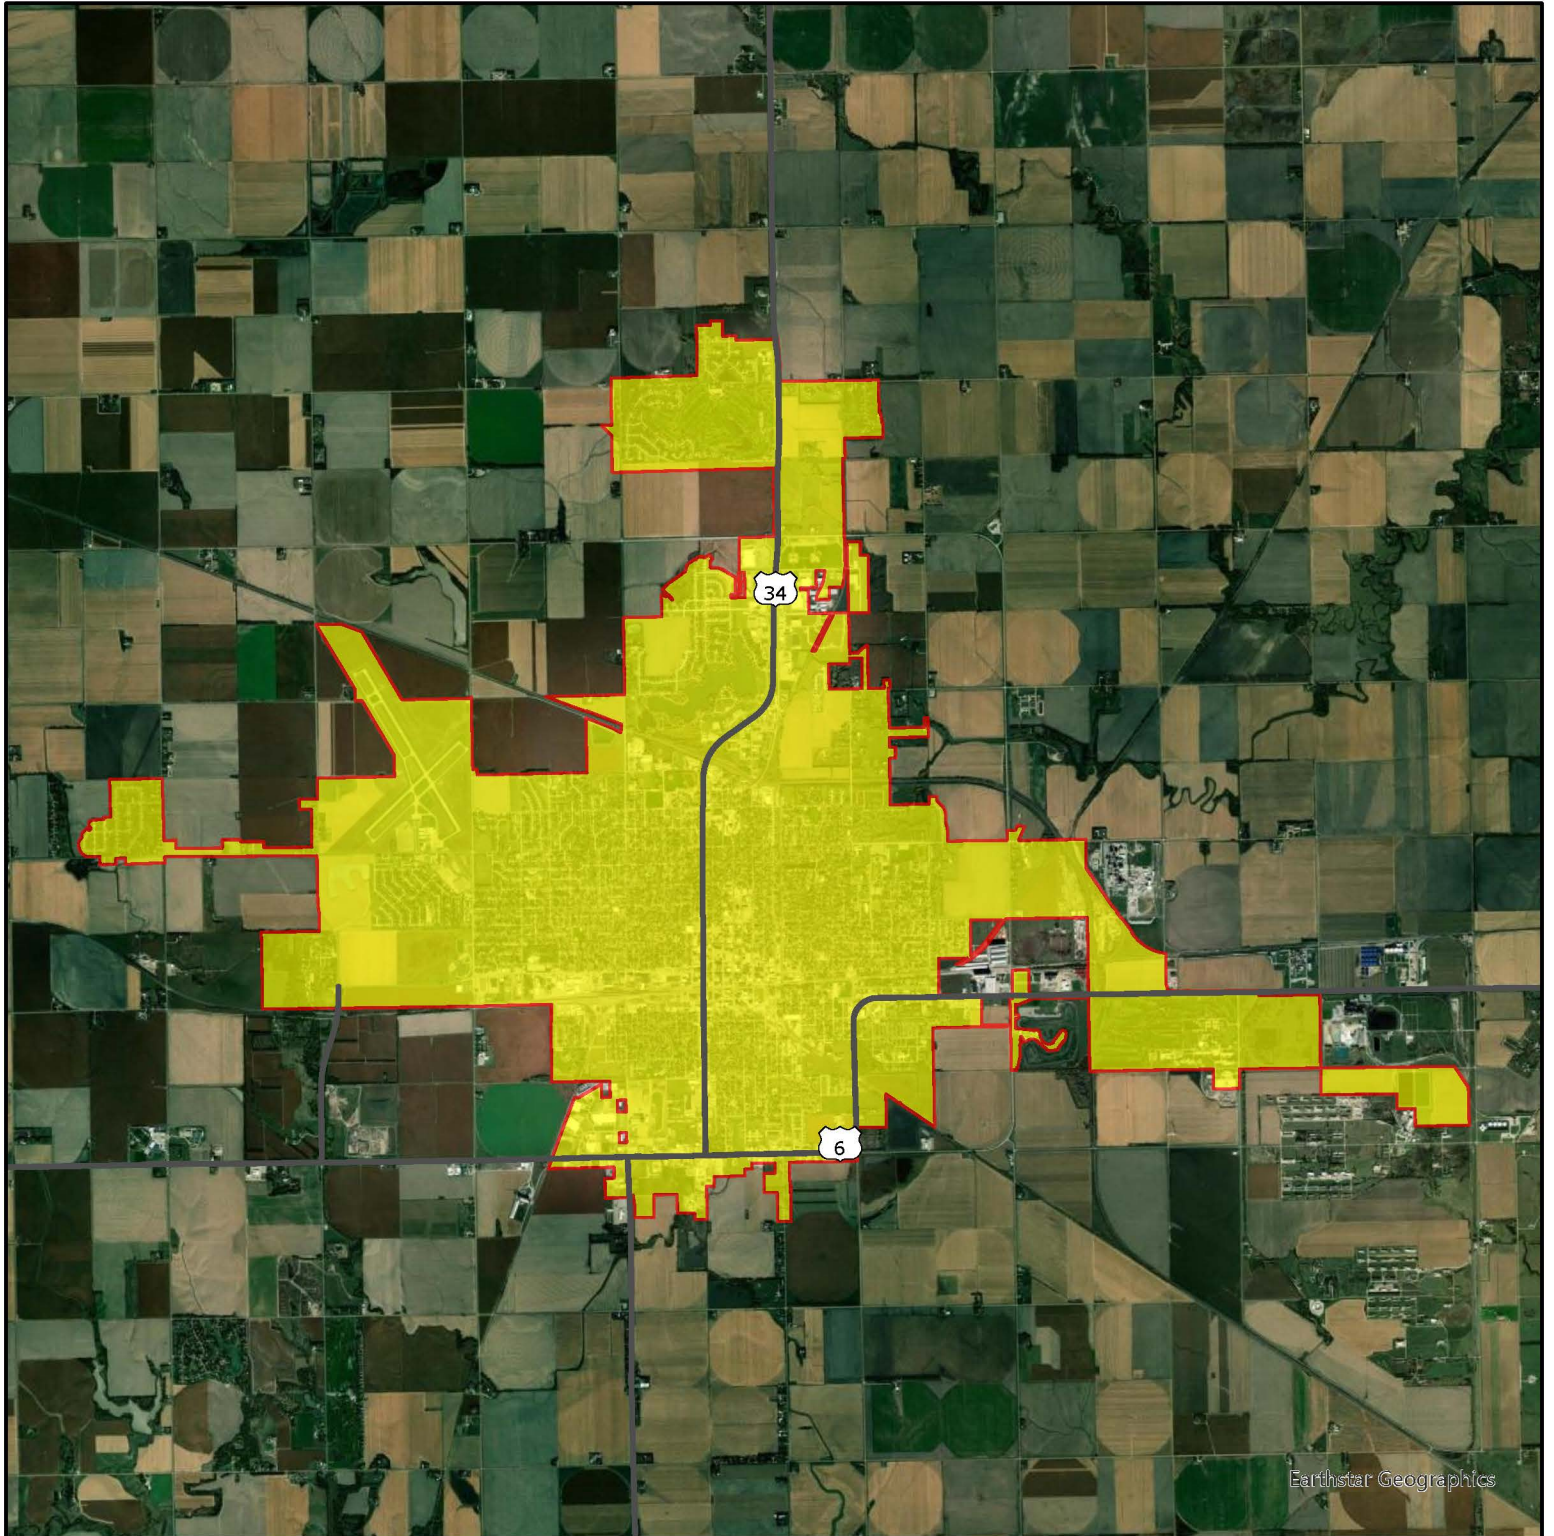

NDOT MS4 Regulated Boundary

Lincoln, Nebraska - Lancaster County

- NDOT Highway Network
- Regulated MS4 Boundary

NEBRASKA

Good Life. Great Journey.

DEPARTMENT OF TRANSPORTATION
Updated 2024

NDOT MS4 Regulated Boundary

Fremont, Nebraska - Dodge County

Maxar

Earthstar Geographics

- NDOT Highway Network
- Regulated MS4 Boundary

NEBRASKA

Good Life. Great Journey.

DEPARTMENT OF TRANSPORTATION
Updated 2024

NDOT MS4 Regulated Boundary

Grand Island, Nebraska - Hall County

Earthstar Geographics

Earthstar Geographics

N

- NDOT Highway Network
- Regulated MS4 Boundary

NEBRASKA

Good Life. Great Journey.

DEPARTMENT OF TRANSPORTATION
Updated 2024

NDOT MS4 Regulated Boundary

Hastings, Nebraska - Adams County

- NDOT Highway Network
- Regulated MS4 Boundary

NEBRASKA

Good Life. Great Journey.

DEPARTMENT OF TRANSPORTATION
Updated 2024

NDOT MS4 Regulated Boundary