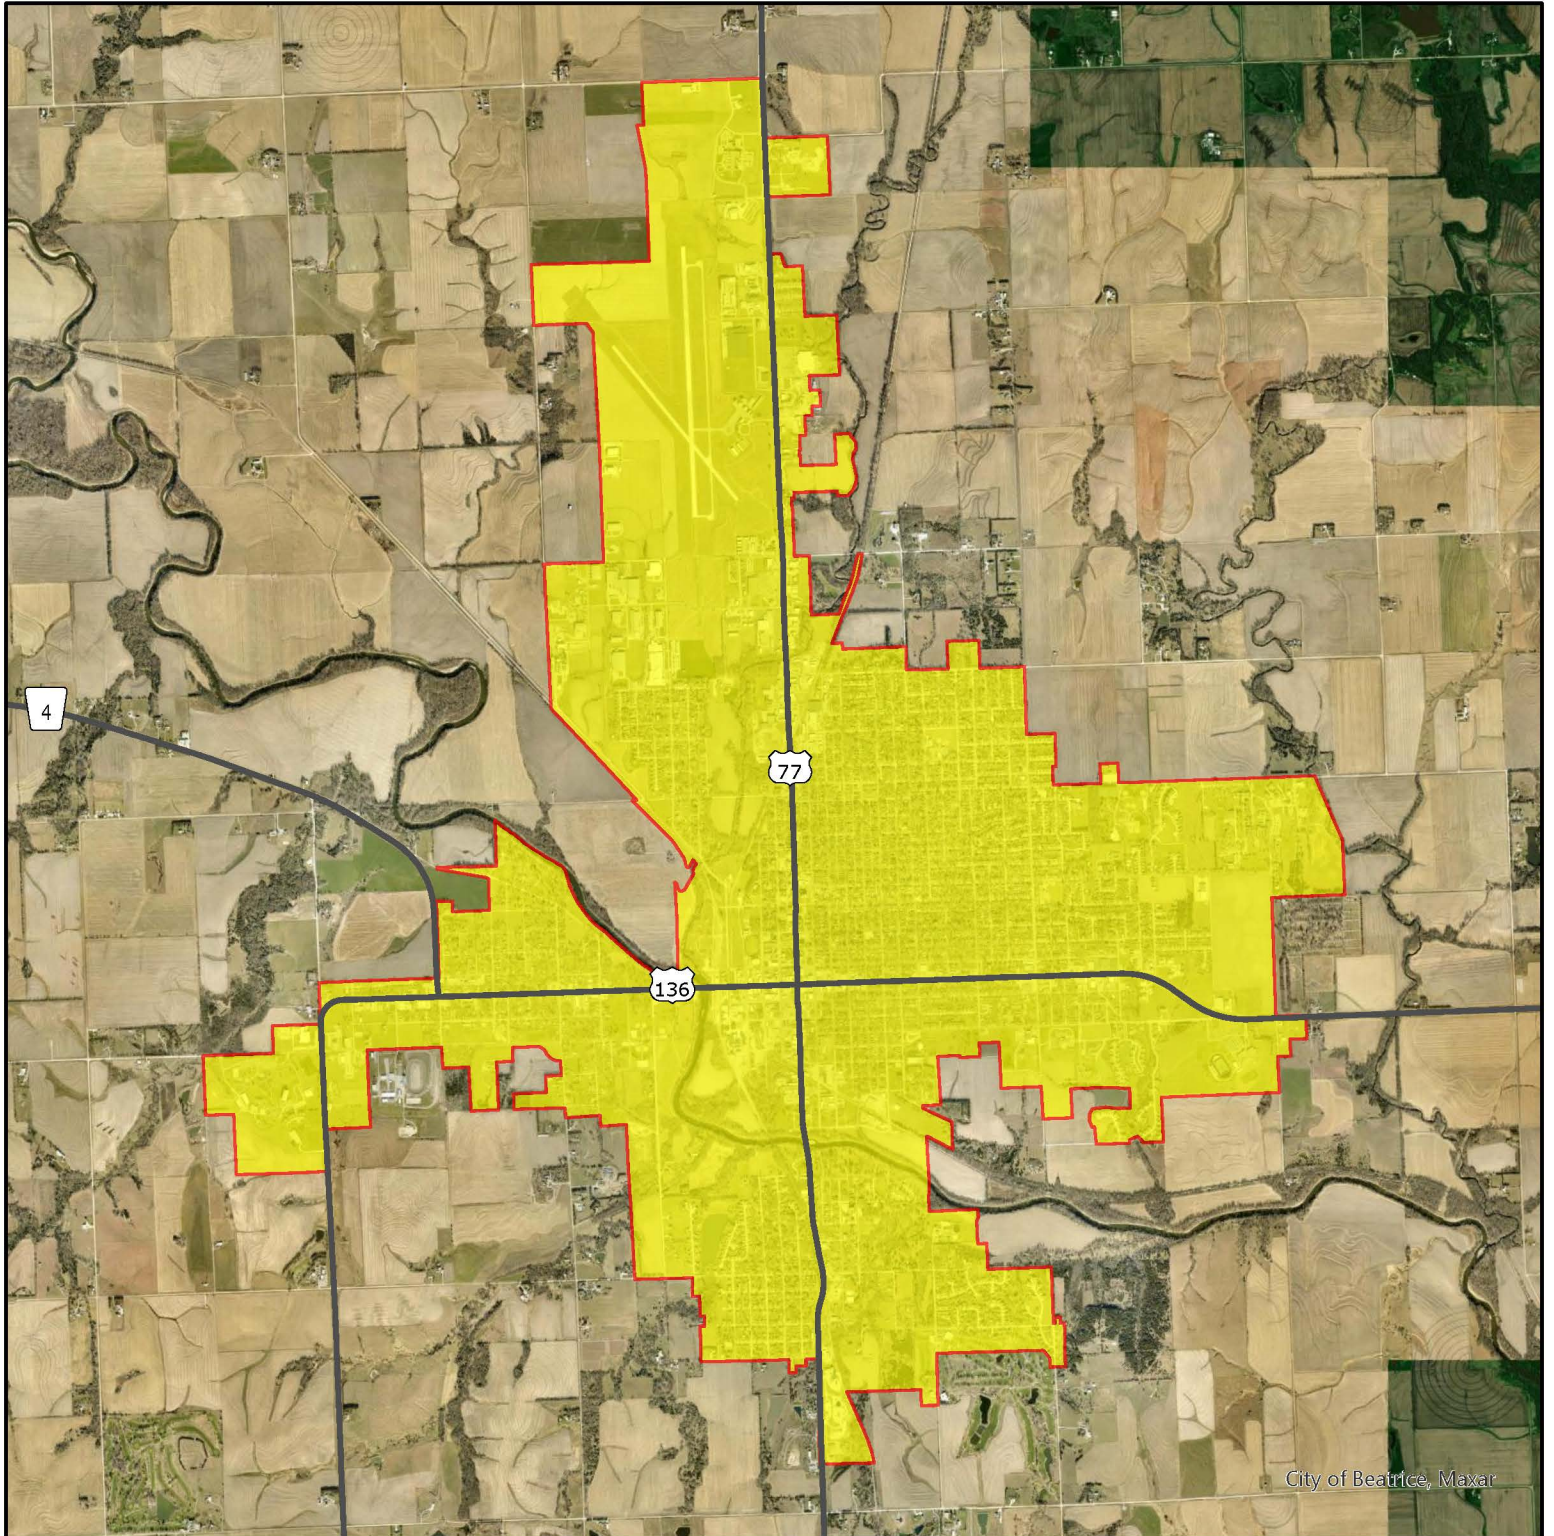

NEBRASKA

Good Life. Great Journey.

DEPARTMENT OF TRANSPORTATION
Updated 2024

NDOT MS4 Regulated Boundary

Scottsbluff Area, Nebraska - Scotts Bluff County

- NDOT Highway Network
- Regulated MS4 Boundary
- County
- ▬ BND_StateBoundary_DOT

NDOT MS4 Regulated Boundary

Lincoln, Nebraska - Lancaster County

- NDOT Highway Network
- Regulated MS4 Boundary

NEBRASKA

Good Life. Great Journey.

DEPARTMENT OF TRANSPORTATION
Updated 2024

NDOT MS4 Regulated Boundary

Beatrice, Nebraska - Gage County

- NDOT Highway Network
- Regulated MS4 Boundary

NEBRASKA

Good Life. Great Journey.

DEPARTMENT OF TRANSPORTATION
Updated 2024

NDOT MS4 Regulated Boundary

Columbus, Nebraska - Platte County

Maxar

N

- NDOT Highway Network
- Regulated MS4 Boundary

NEBRASKA

Good Life. Great Journey.

DEPARTMENT OF TRANSPORTATION

Updated 2024

NDOT MS4 Regulated Boundary