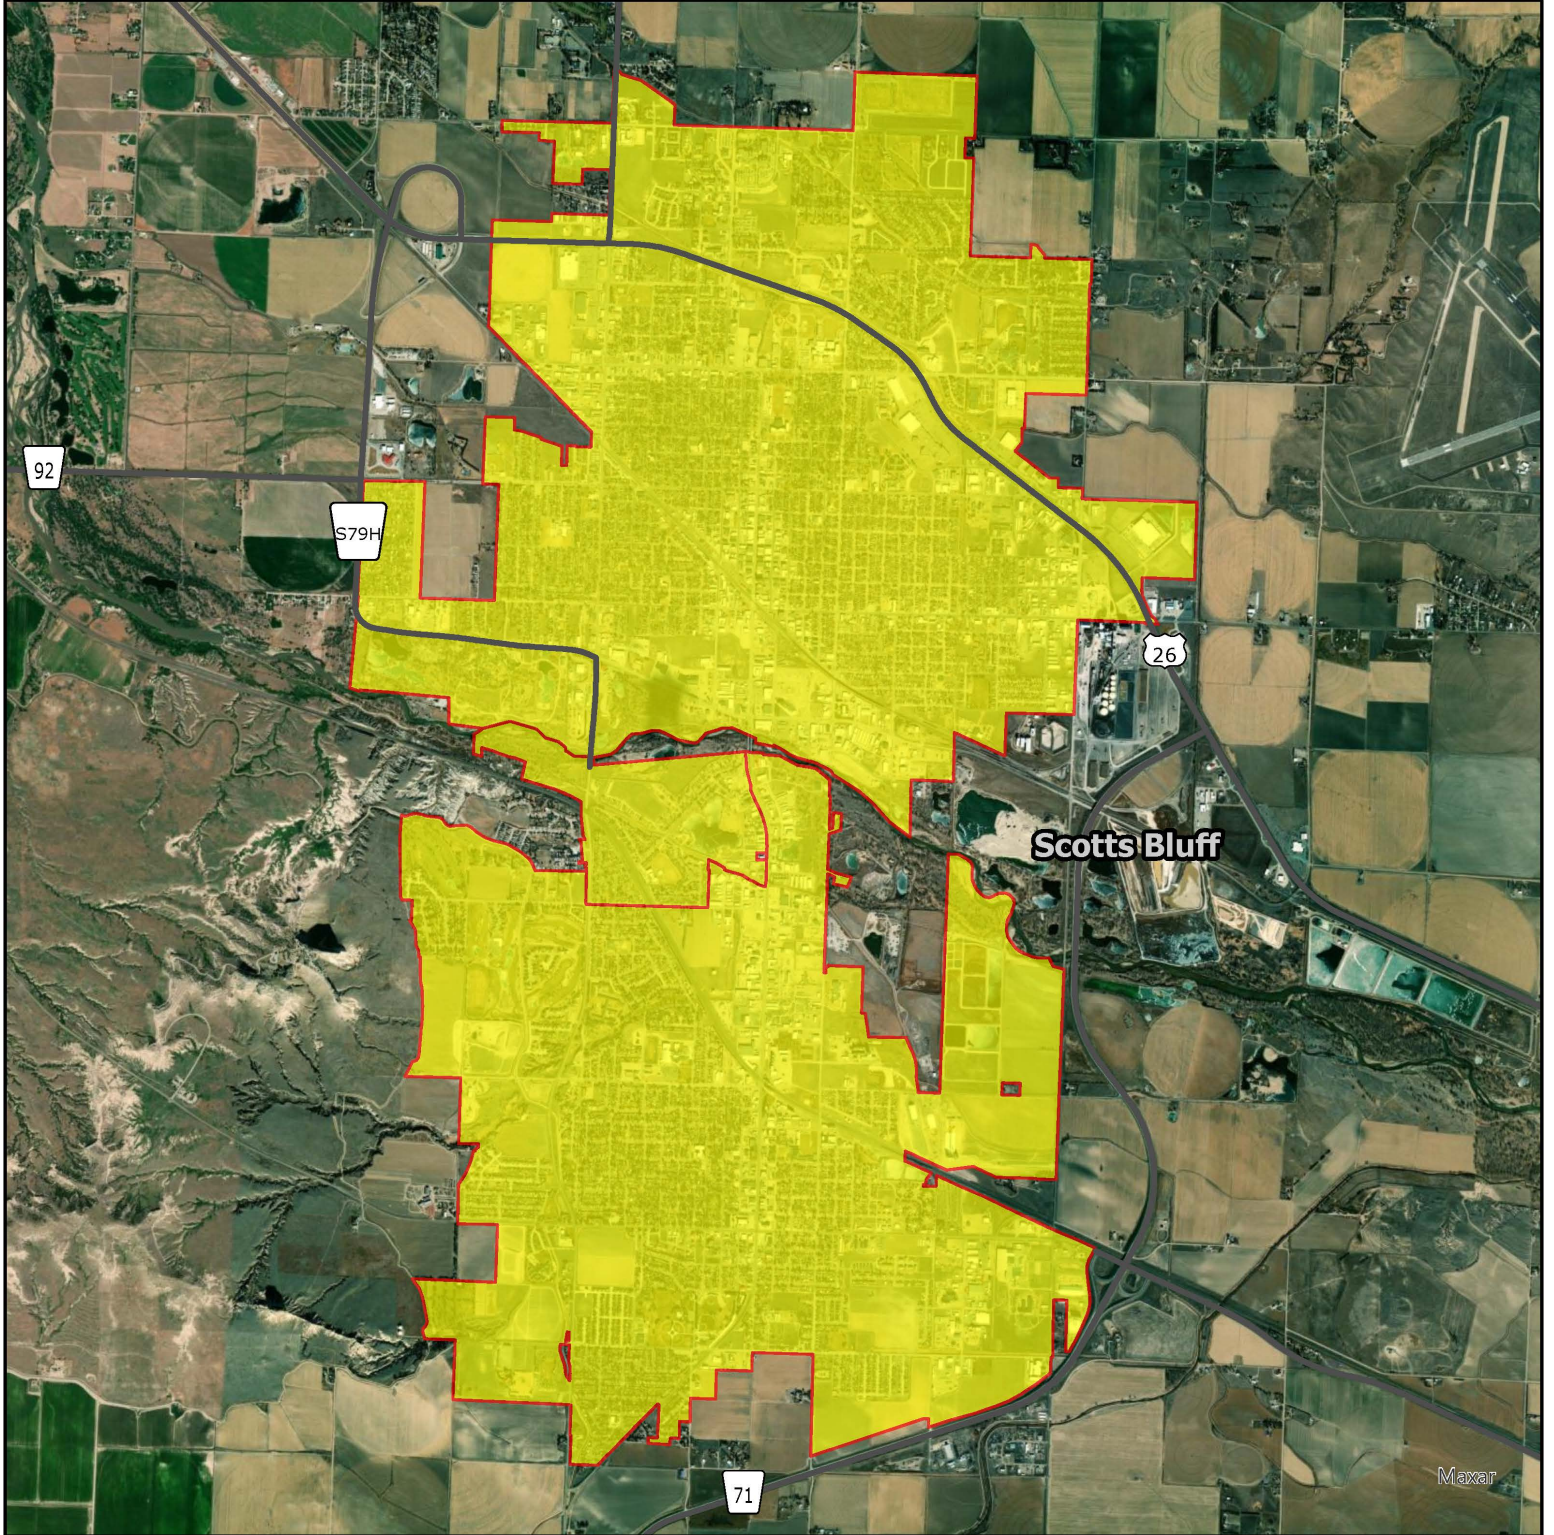

NDOT MS4 Regulated Boundary

Omaha Metro Area, Nebraska - Douglas & Sarpy County

NDOT MS4 Regulated Boundary

South Sioux City Area, Nebraska - Dakota County

N

- NDOT Highway Network
- Regulated MS4 Boundary
- County
- ▬ BND_StateBoundary_DOT

NEBRASKA

Good Life. Great Journey.

DEPARTMENT OF TRANSPORTATION
Updated 2024

NDOT MS4 Regulated Boundary

Scottsbluff Area, Nebraska - Scotts Bluff County

- NDOT Highway Network
- Regulated MS4 Boundary
- County
- ▬ BND_StateBoundary_DOT

NDOT MS4 Regulated Boundary

Lincoln, Nebraska - Lancaster County

- NDOT Highway Network
- Regulated MS4 Boundary

NEBRASKA

Good Life. Great Journey.

DEPARTMENT OF TRANSPORTATION
Updated 2024

NDOT MS4 Regulated Boundary

Beatrice, Nebraska - Gage County

- NDOT Highway Network
- Regulated MS4 Boundary

NEBRASKA

Good Life. Great Journey.

DEPARTMENT OF TRANSPORTATION
Updated 2024

NDOT MS4 Regulated Boundary

Columbus, Nebraska - Platte County