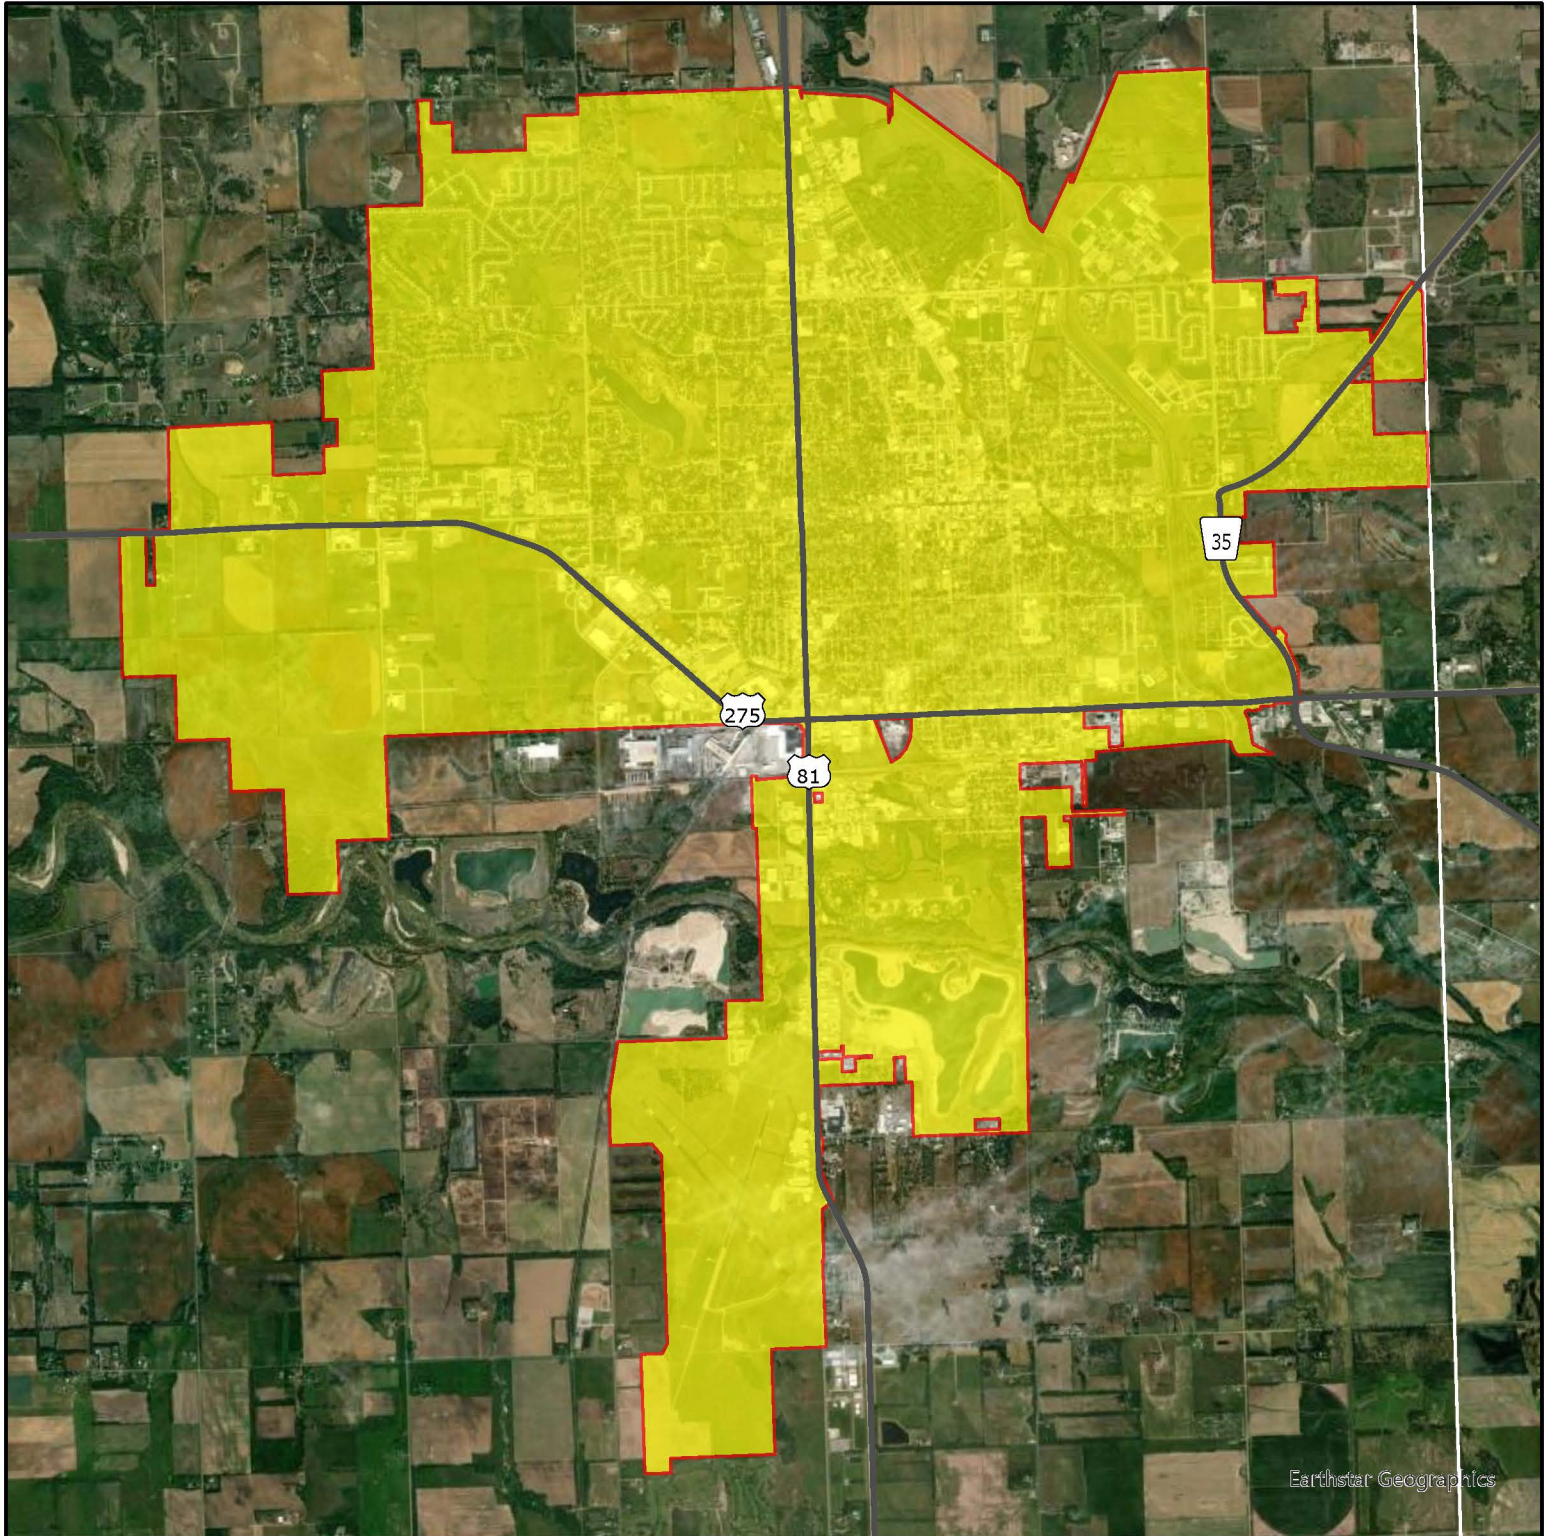

NDOT MS4 Regulated Boundary

Omaha Metro Area, Nebraska - Douglas & Sarpy County

NDOT MS4 Regulated Boundary

South Sioux City Area, Nebraska - Dakota County

N

- NDOT Highway Network
- Regulated MS4 Boundary
- County
- ▬ BND_StateBoundary_DOT

NDOT MS4 Regulated Boundary

Lincoln, Nebraska - Lancaster County

- NDOT Highway Network
- Regulated MS4 Boundary

NEBRASKA

Good Life. Great Journey.

DEPARTMENT OF TRANSPORTATION
Updated 2024

NDOT MS4 Regulated Boundary

- NDOT Highway Network
- Regulated MS4 Boundary

NEBRASKA

Good Life. Great Journey.

DEPARTMENT OF TRANSPORTATION
Updated 2024

NDOT MS4 Regulated Boundary

Norfolk, Nebraska - Madison County

- NDOT Highway Network
- Regulated MS4 Boundary

NEBRASKA

Good Life. Great Journey.

DEPARTMENT OF TRANSPORTATION
Updated 2024

NDOT MS4 Regulated Boundary

North Platte, Nebraska - Lincoln County

Earthstar Geographics

Earthstar Geographics

N