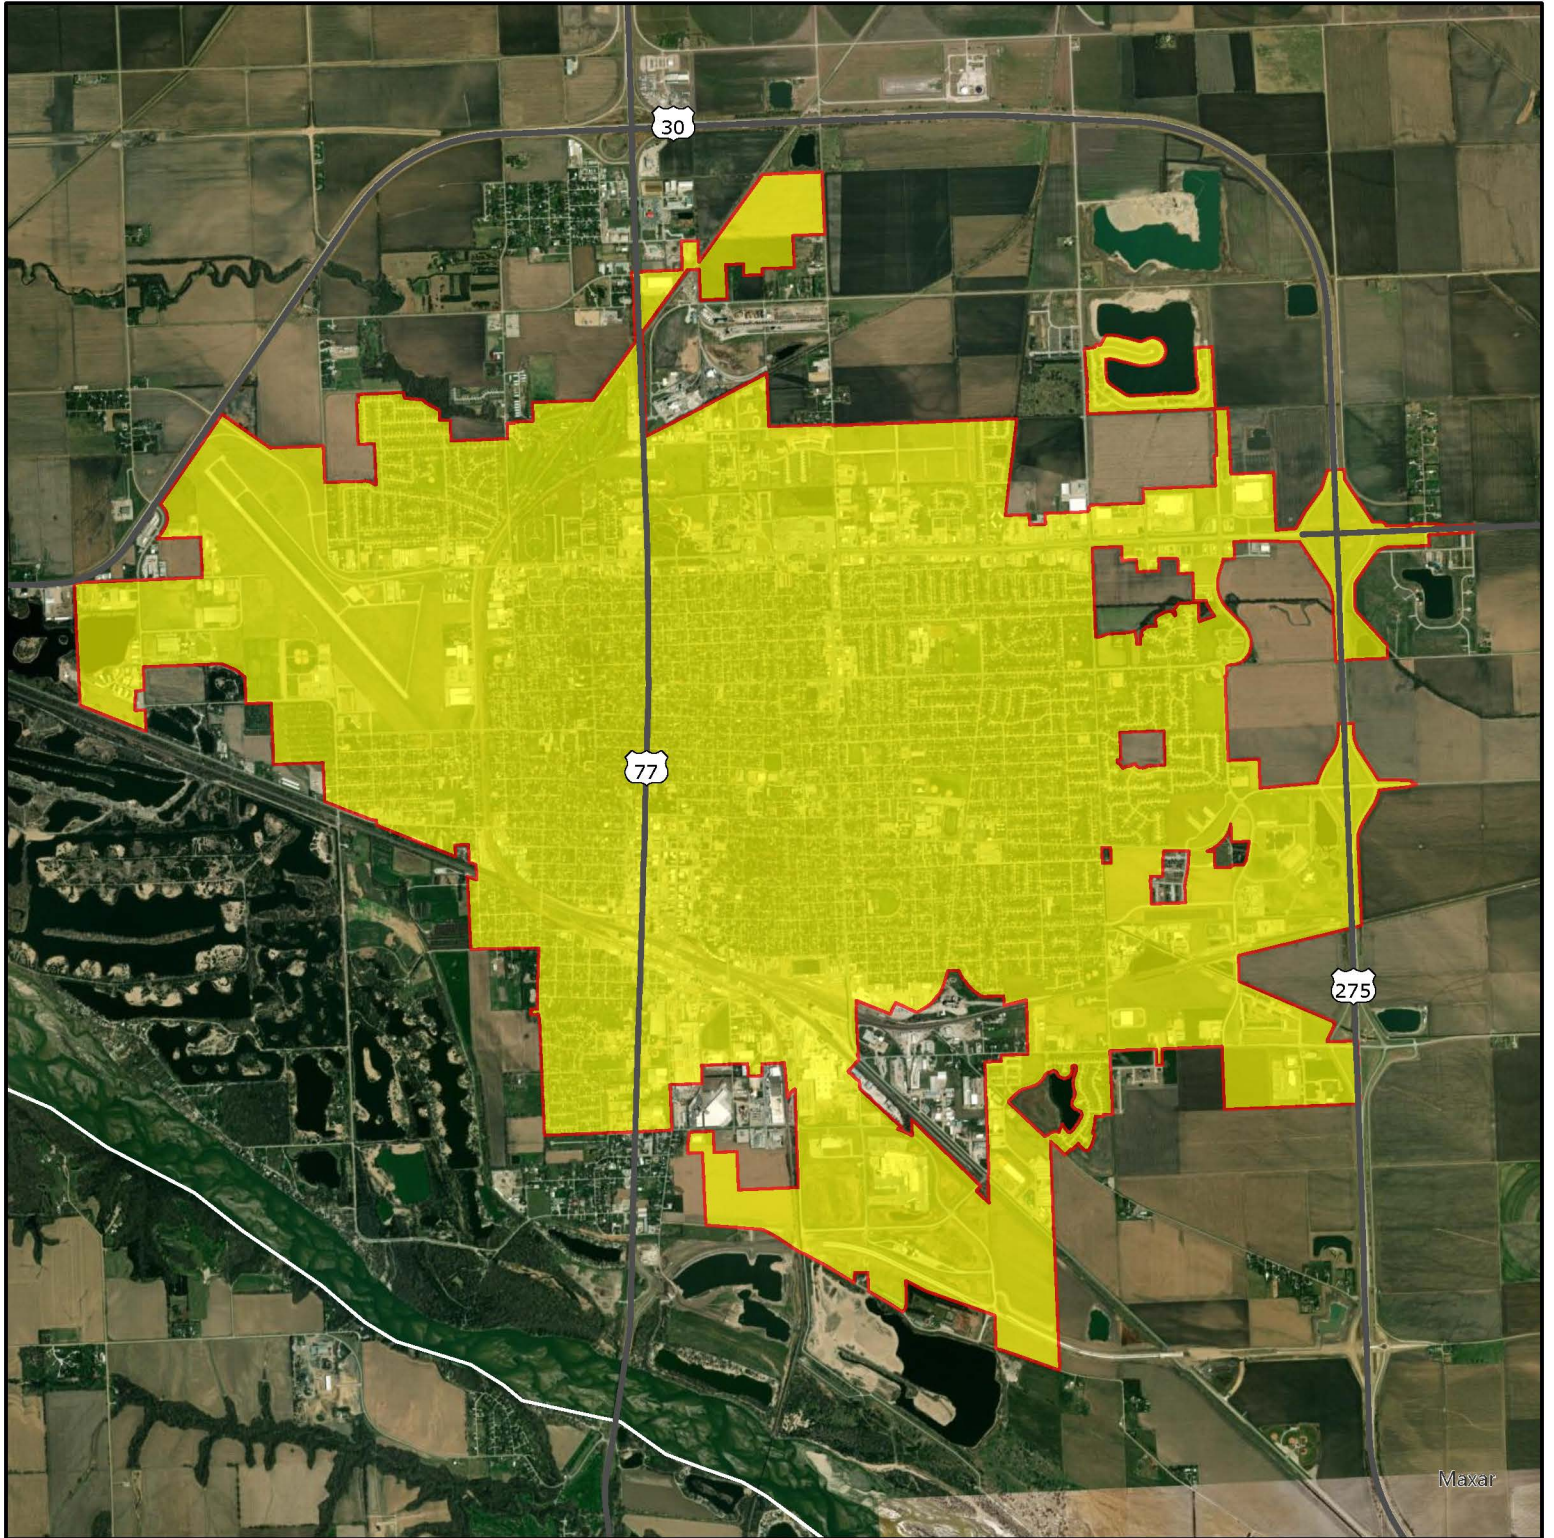

NDOT MS4 Regulated Boundary

Lincoln, Nebraska - Lancaster County

- NDOT Highway Network
- Regulated MS4 Boundary

NEBRASKA

Good Life. Great Journey.

DEPARTMENT OF TRANSPORTATION
Updated 2024

NDOT MS4 Regulated Boundary

Beatrice, Nebraska - Gage County

- NDOT Highway Network
- Regulated MS4 Boundary

NEBRASKA

Good Life. Great Journey.

DEPARTMENT OF TRANSPORTATION
Updated 2024

NDOT MS4 Regulated Boundary

Columbus, Nebraska - Platte County

Maxar

N

- NDOT Highway Network
- Regulated MS4 Boundary

NEBRASKA

Good Life. Great Journey.

DEPARTMENT OF TRANSPORTATION

Updated 2024

NDOT MS4 Regulated Boundary

Fremont, Nebraska - Dodge County

Maxar

Earthstar Geographics

- NDOT Highway Network
- Regulated MS4 Boundary

NEBRASKA

Good Life. Great Journey.

DEPARTMENT OF TRANSPORTATION
Updated 2024

NDOT MS4 Regulated Boundary