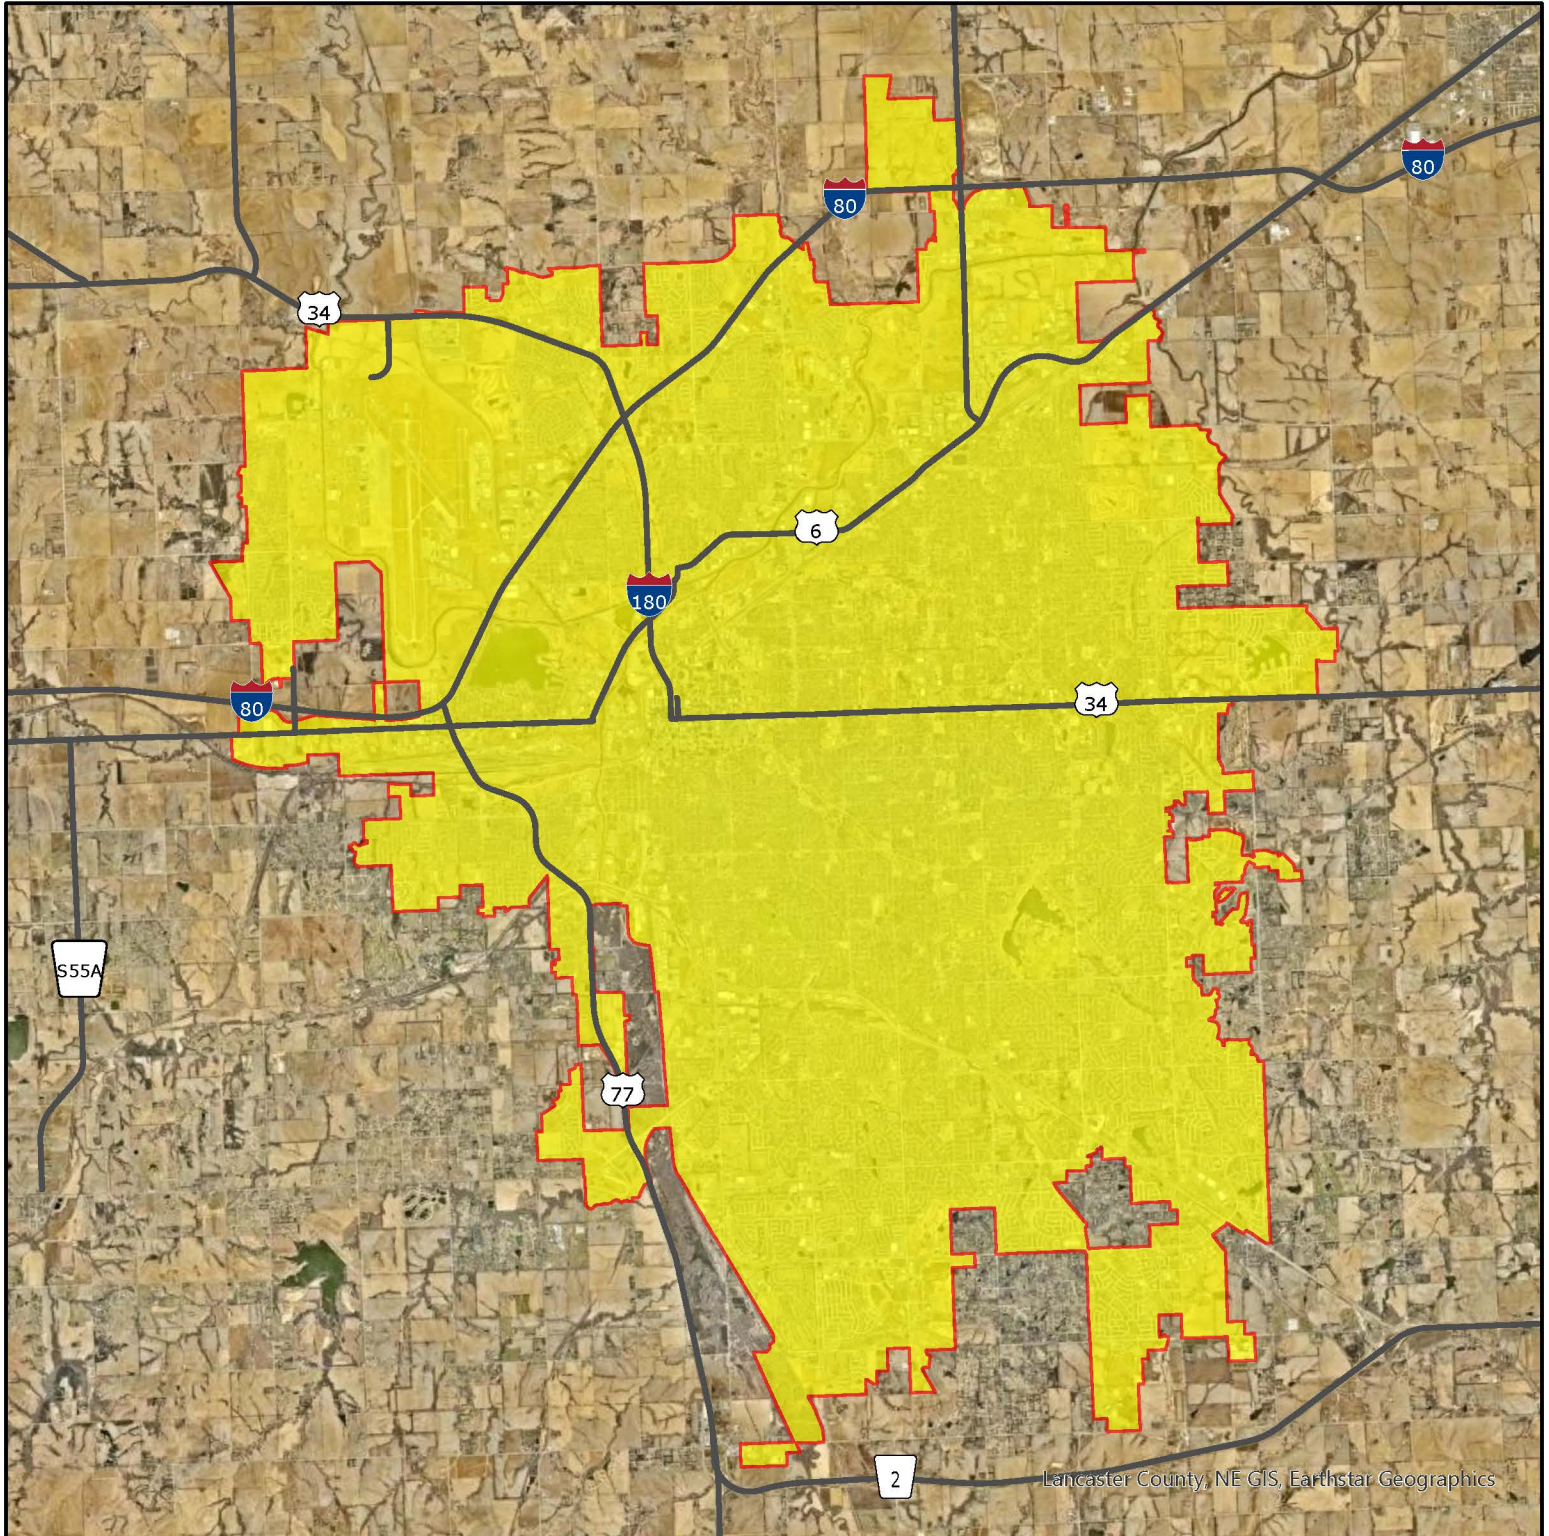

NDOT MS4 Regulated Boundary

Omaha Metro Area, Nebraska - Douglas & Sarpy County

NDOT MS4 Regulated Boundary

South Sioux City Area, Nebraska - Dakota County

N

- NDOT Highway Network
- Regulated MS4 Boundary
- County
- ▬ BND_StateBoundary_DOT

NEBRASKA

Good Life. Great Journey.

DEPARTMENT OF TRANSPORTATION
Updated 2024

NDOT MS4 Regulated Boundary

Scottsbluff Area, Nebraska - Scotts Bluff County

- NDOT Highway Network
- Regulated MS4 Boundary
- County
- ▬ BND_StateBoundary_DOT

NDOT MS4 Regulated Boundary

Lincoln, Nebraska - Lancaster County

- NDOT Highway Network
- Regulated MS4 Boundary

NEBRASKA

Good Life. Great Journey.

DEPARTMENT OF TRANSPORTATION
Updated 2024

NDOT MS4 Regulated Boundary

Beatrice, Nebraska - Gage County

- NDOT Highway Network
- Regulated MS4 Boundary

NEBRASKA

Good Life. Great Journey.

DEPARTMENT OF TRANSPORTATION
Updated 2024

NDOT MS4 Regulated Boundary

Columbus, Nebraska - Platte County