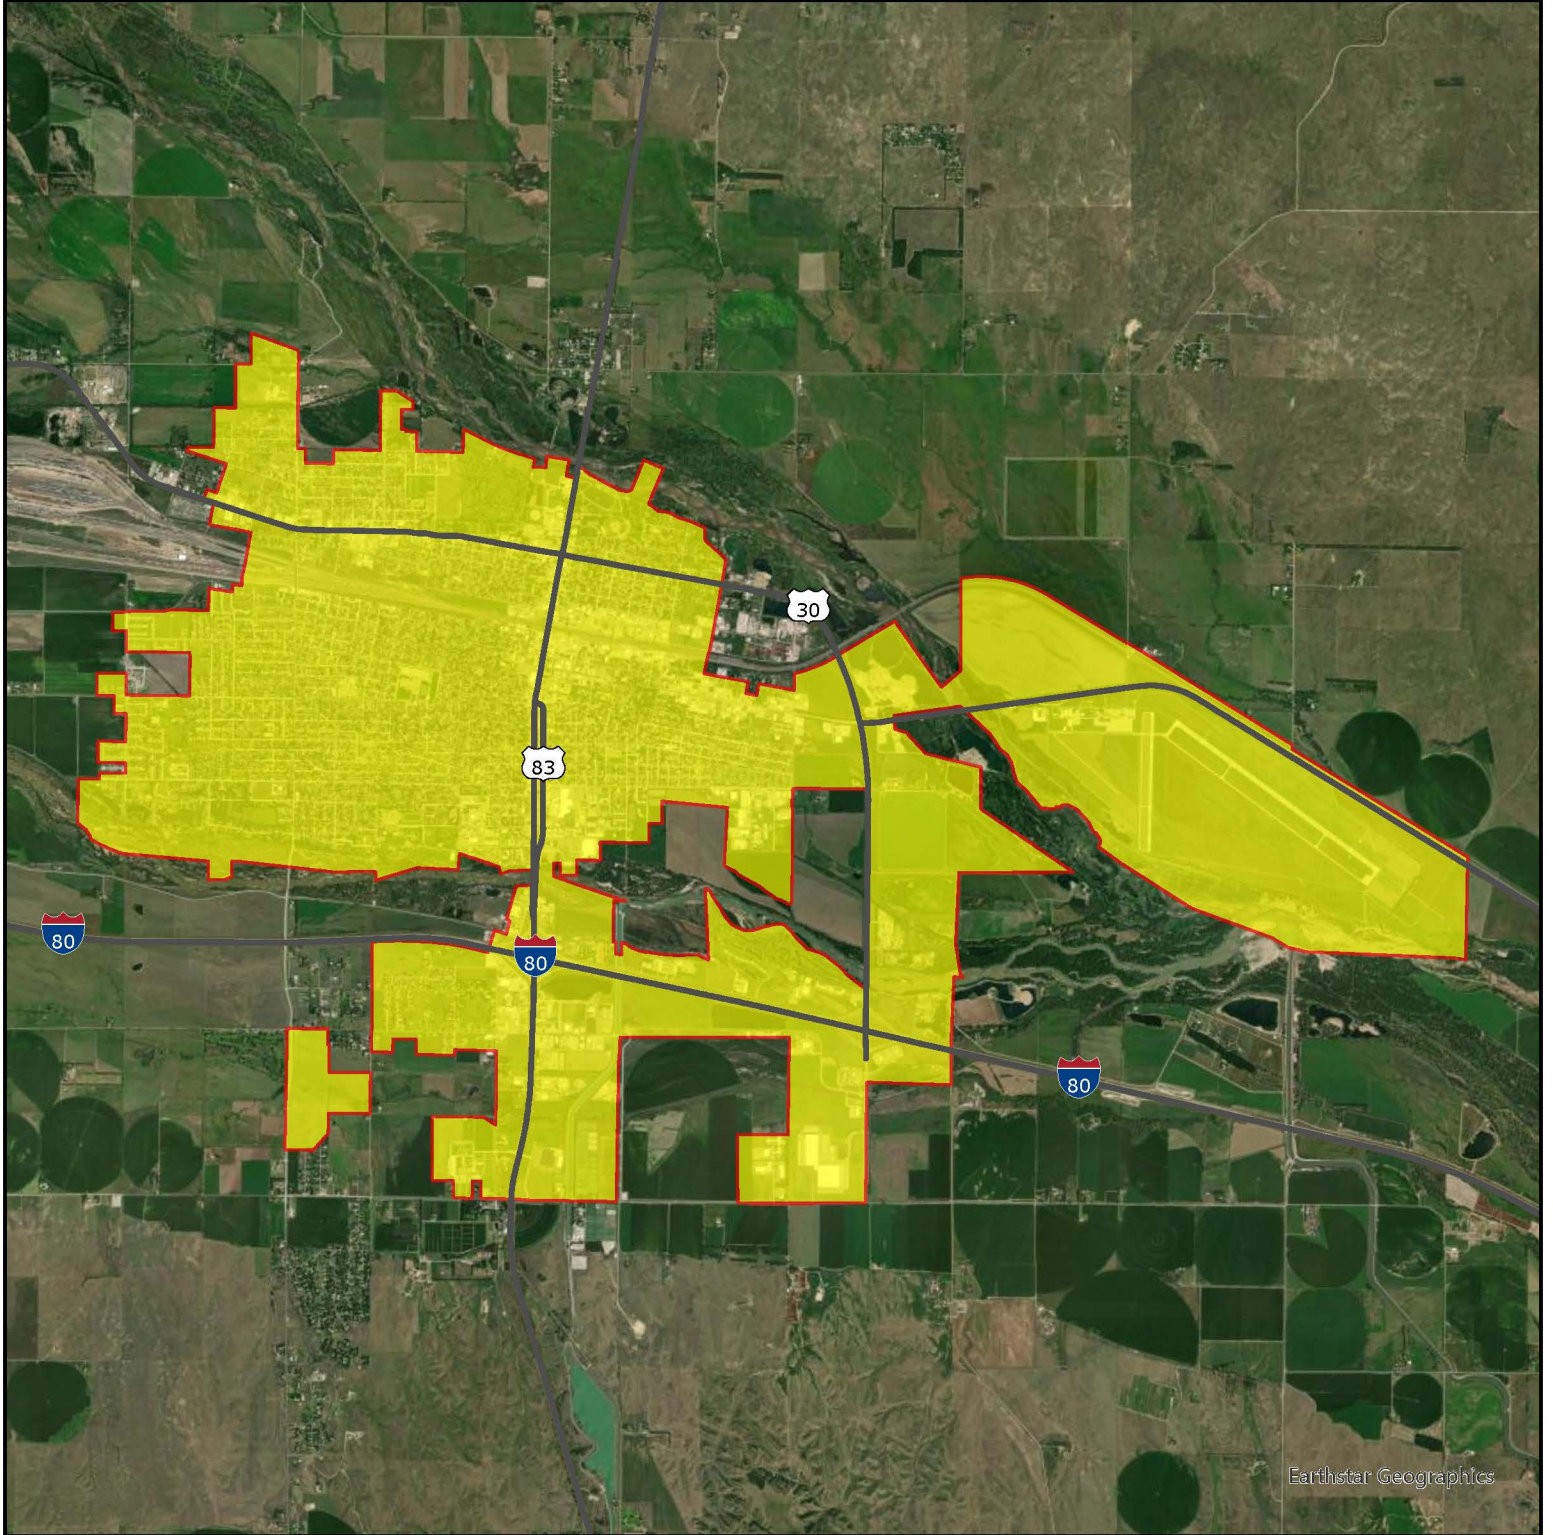

NDOT MS4 Regulated Boundary

Lincoln, Nebraska - Lancaster County

- NDOT Highway Network
- Regulated MS4 Boundary

NEBRASKA

Good Life. Great Journey.

DEPARTMENT OF TRANSPORTATION
Updated 2024

NDOT MS4 Regulated Boundary

- NDOT Highway Network
- Regulated MS4 Boundary

NEBRASKA

Good Life. Great Journey.

DEPARTMENT OF TRANSPORTATION
Updated 2024

NDOT MS4 Regulated Boundary

Norfolk, Nebraska - Madison County

- NDOT Highway Network
- Regulated MS4 Boundary

NEBRASKA

Good Life. Great Journey.

DEPARTMENT OF TRANSPORTATION
Updated 2024

NDOT MS4 Regulated Boundary

North Platte, Nebraska - Lincoln County

Earthstar Geographics

Earthstar Geographics

N

- NDOT Highway Network
- Regulated MS4 Boundary

NEBRASKA

Good Life. Great Journey.

DEPARTMENT OF TRANSPORTATION
Updated 2024