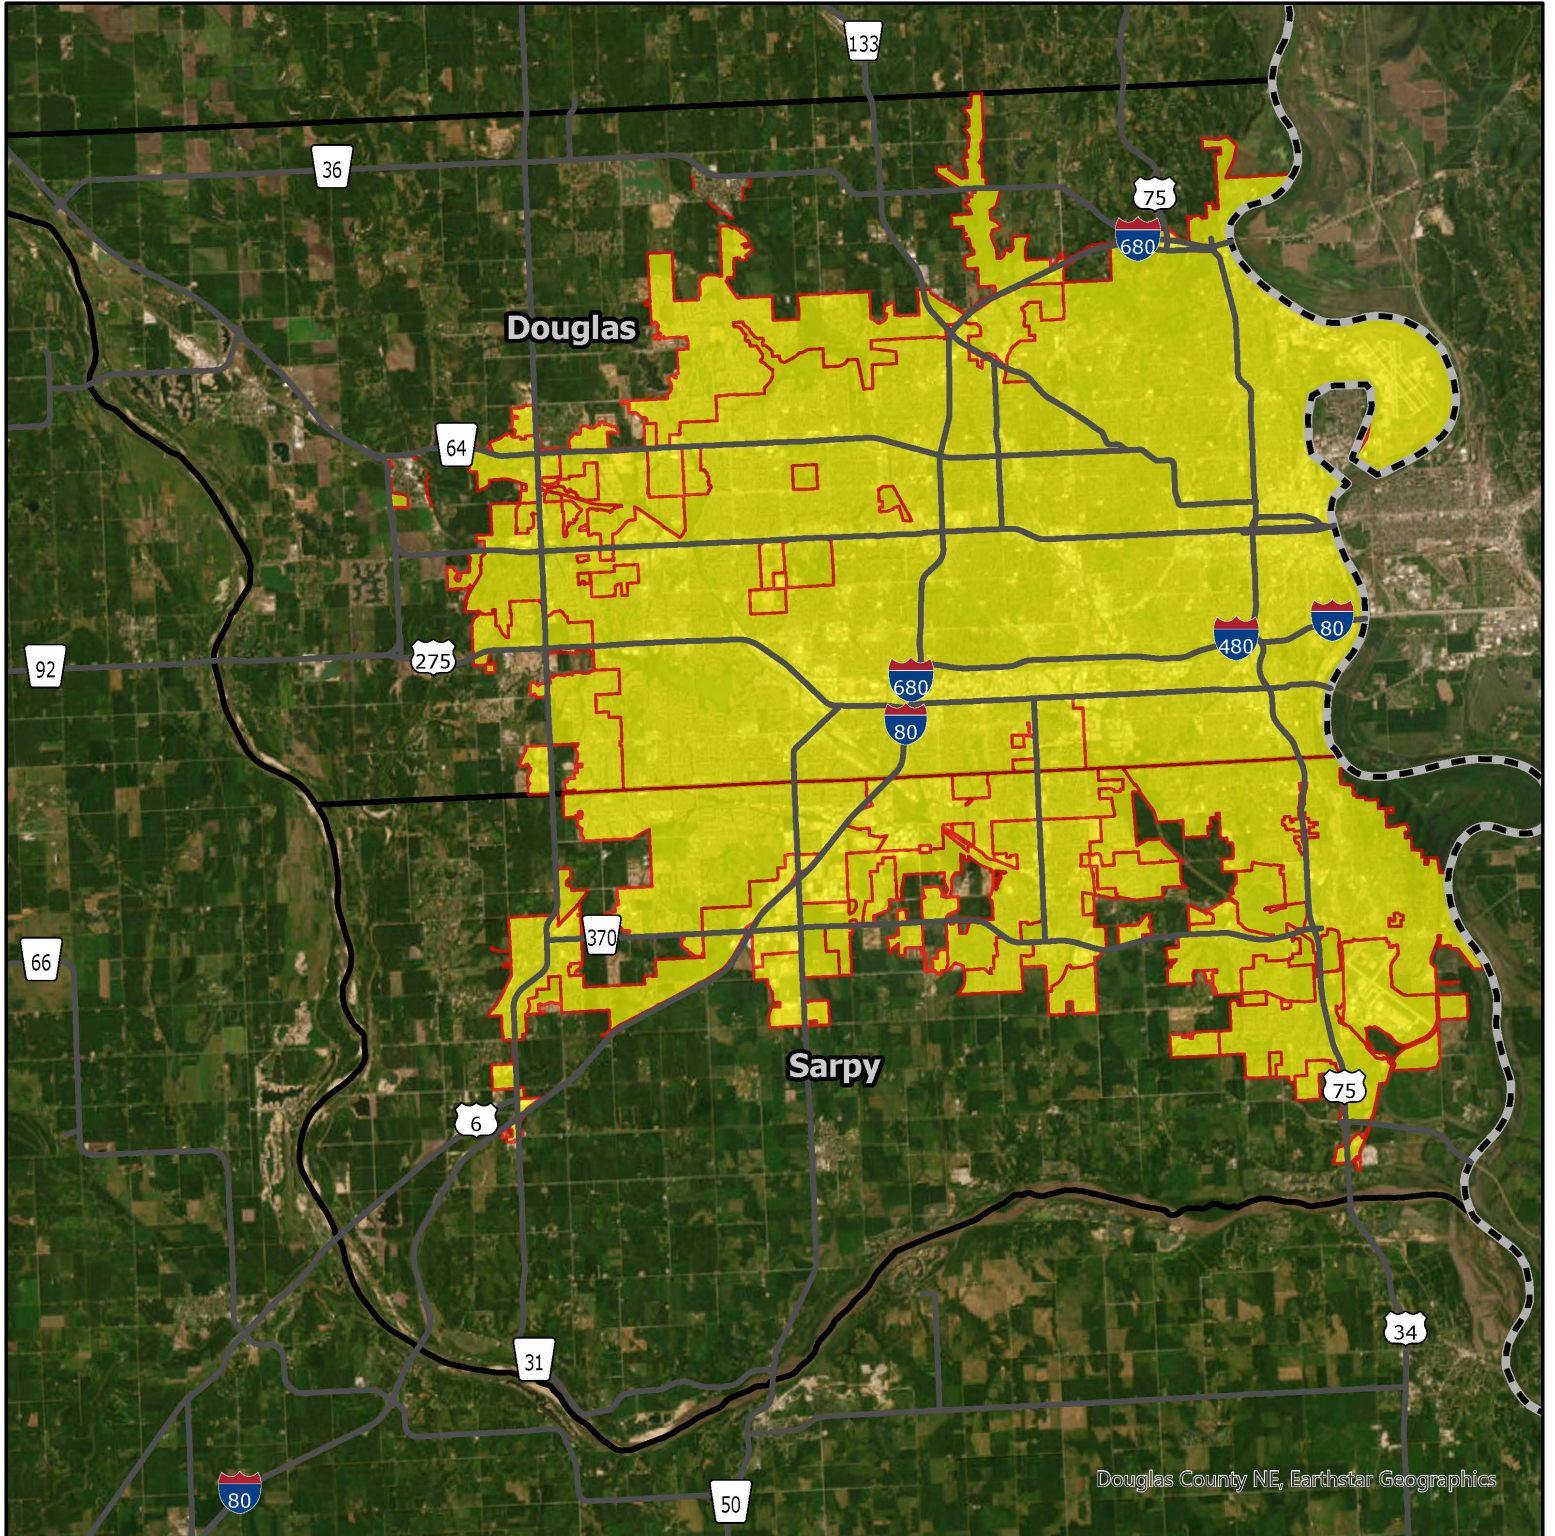

NDOT MS4 Regulated Boundary

Omaha Metro Area, Nebraska - Douglas & Sarpy County

NDOT MS4 Regulated Boundary

South Sioux City Area, Nebraska - Dakota County

N

- NDOT Highway Network
- Regulated MS4 Boundary
- County
- ▬ BND_StateBoundary_DOT

NEBRASKA

Good Life. Great Journey.

DEPARTMENT OF TRANSPORTATION
Updated 2024

NDOT MS4 Regulated Boundary

Scottsbluff Area, Nebraska - Scotts Bluff County

- NDOT Highway Network
- Regulated MS4 Boundary
- County
- ▬ BND_StateBoundary_DOT

NDOT MS4 Regulated Boundary

Lincoln, Nebraska - Lancaster County

- NDOT Highway Network
- Regulated MS4 Boundary

NEBRASKA

Good Life. Great Journey.

DEPARTMENT OF TRANSPORTATION
Updated 2024

NDOT MS4 Regulated Boundary

Beatrice, Nebraska - Gage County

- NDOT Highway Network
- Regulated MS4 Boundary

NEBRASKA

Good Life. Great Journey.

DEPARTMENT OF TRANSPORTATION
Updated 2024

NDOT MS4 Regulated Boundary

Columbus, Nebraska - Platte County