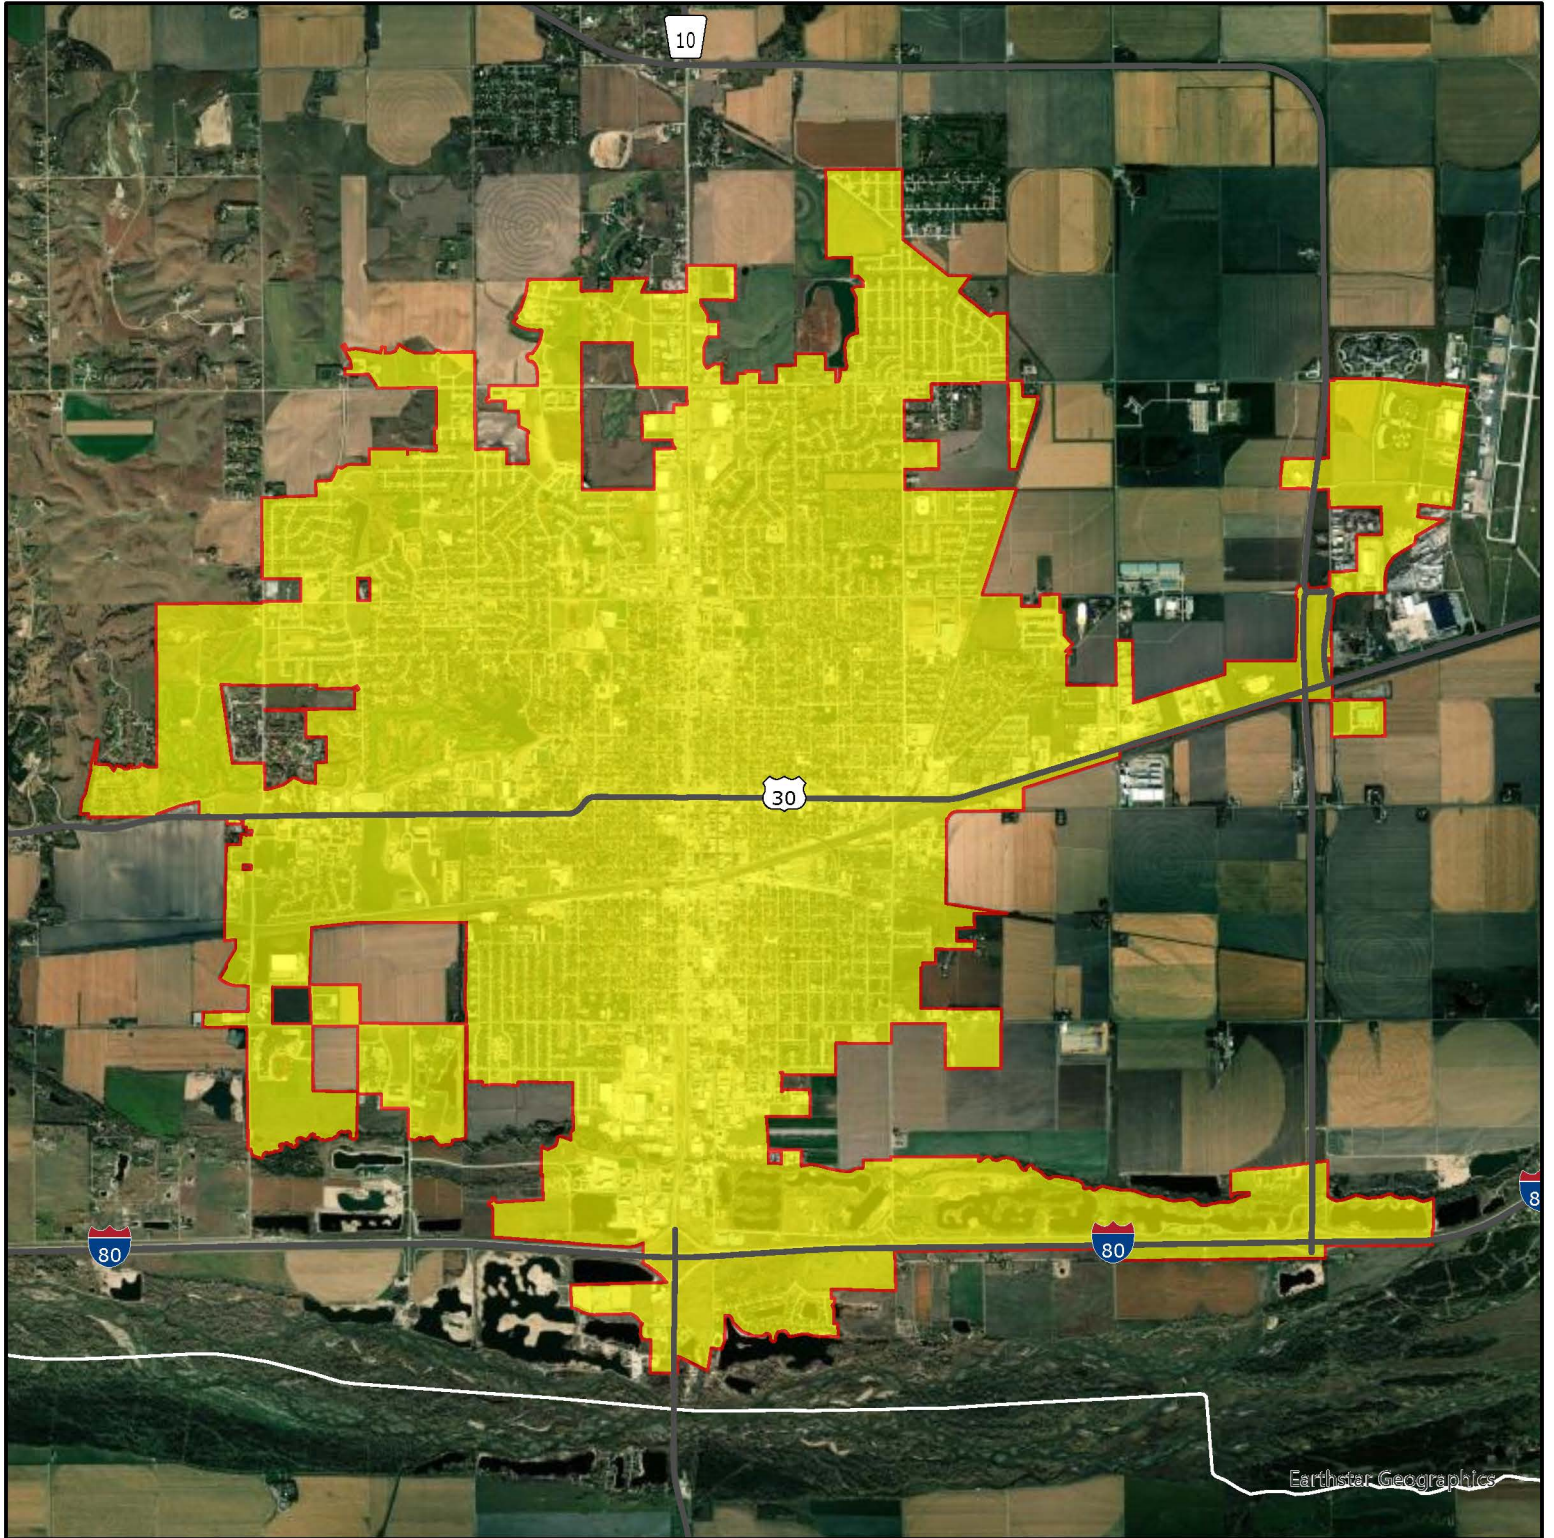

NDOT MS4 Regulated Boundary

Lincoln, Nebraska - Lancaster County

- NDOT Highway Network
- Regulated MS4 Boundary

NEBRASKA

Good Life. Great Journey.

DEPARTMENT OF TRANSPORTATION
Updated 2024

NDOT MS4 Regulated Boundary

NDOT MS4 Regulated Boundary

Hastings, Nebraska - Adams County

- NDOT Highway Network
- Regulated MS4 Boundary

NEBRASKA

Good Life. Great Journey.

DEPARTMENT OF TRANSPORTATION
Updated 2024

NDOT MS4 Regulated Boundary

Kearney, Nebraska - Buffalo County

- NDOT Highway Network
- Regulated MS4 Boundary

NEBRASKA

Good Life. Great Journey.

DEPARTMENT OF TRANSPORTATION
Updated 2024

NDOT MS4 Regulated Boundary

Lexington, Nebraska - Dawson County

- NDOT Highway Network
- Regulated MS4 Boundary

NEBRASKA

Good Life. Great Journey.

DEPARTMENT OF TRANSPORTATION
Updated 2024

NDOT MS4 Regulated Boundary

Norfolk, Nebraska - Madison County

- NDOT Highway Network
- Regulated MS4 Boundary