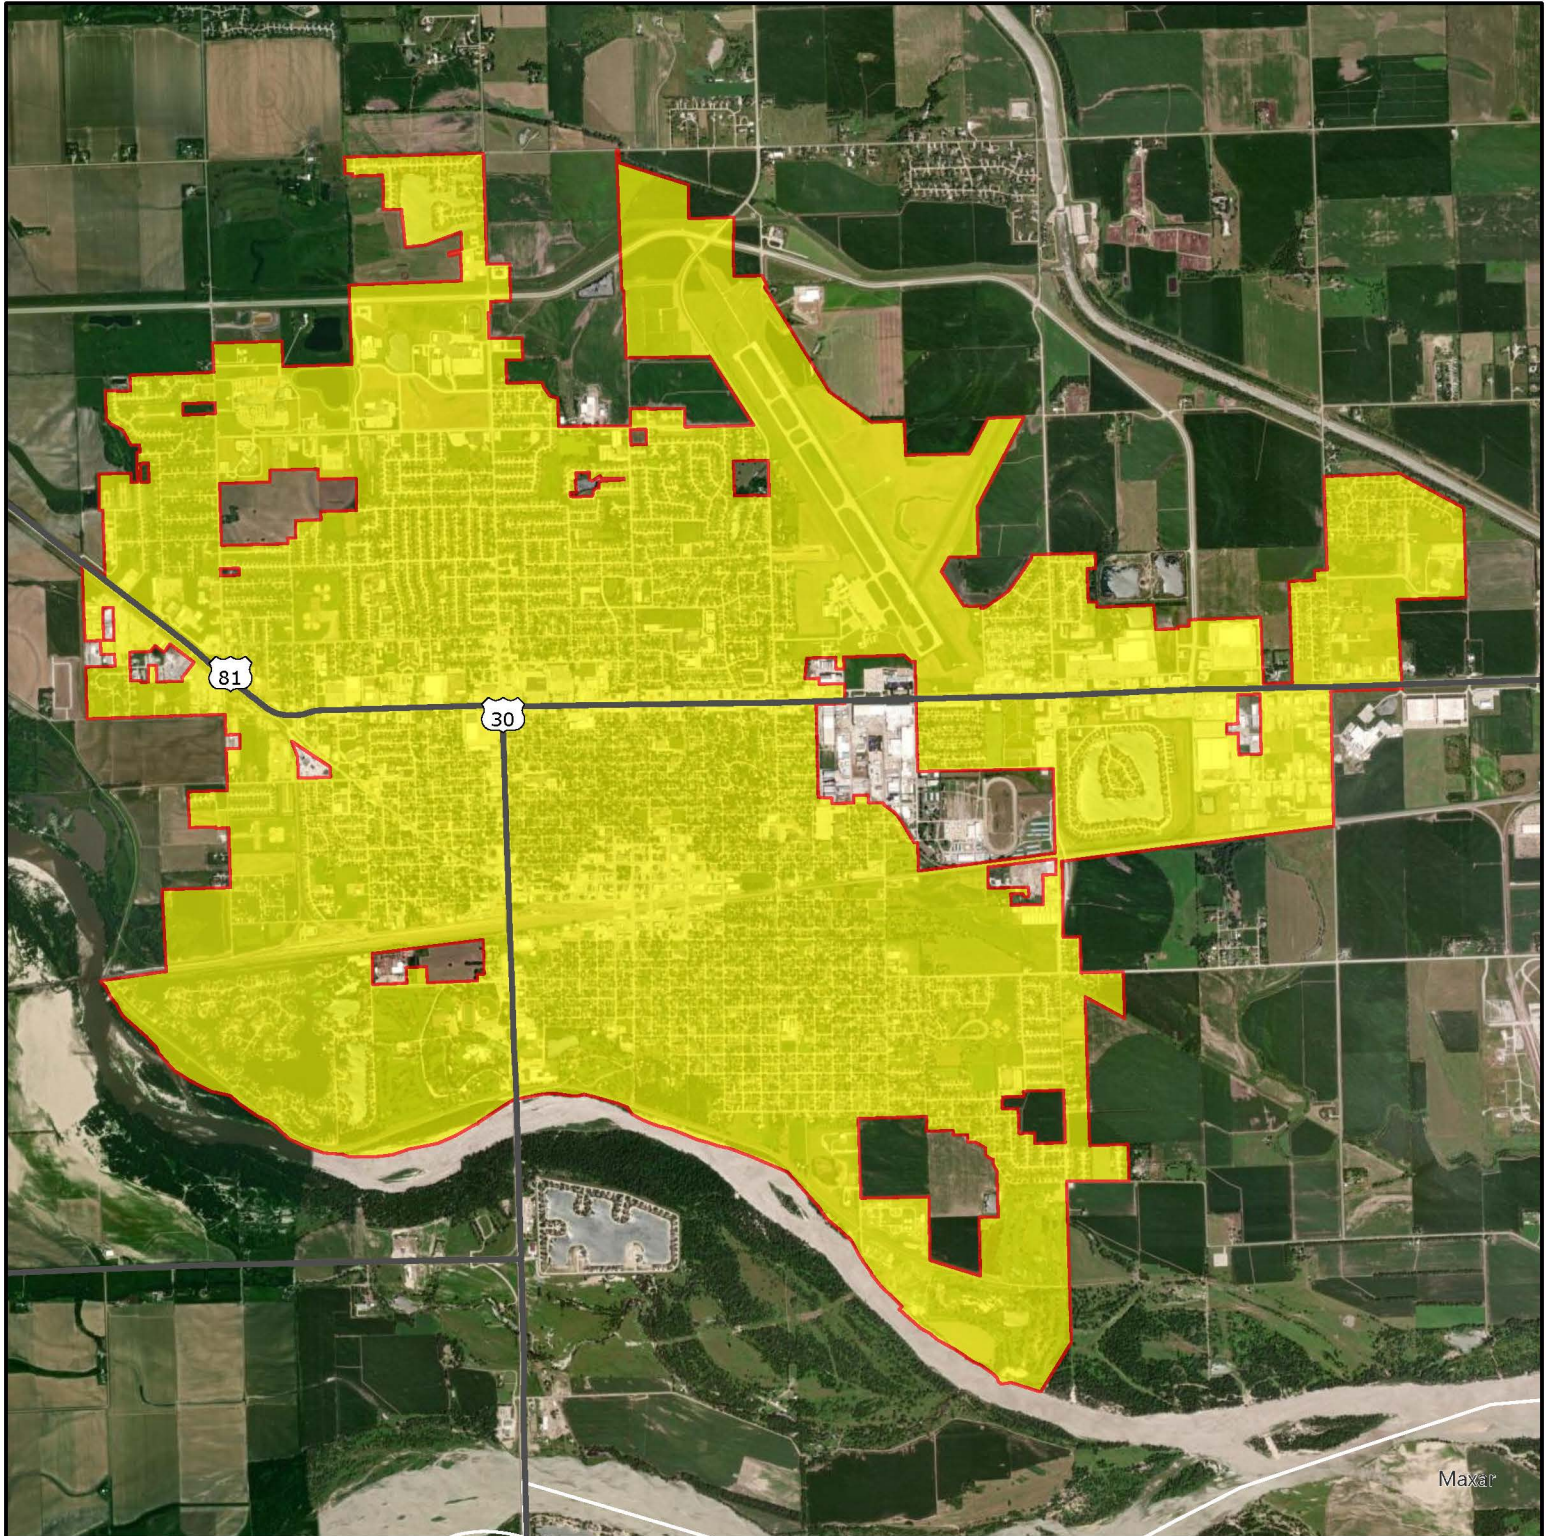

NDOT MS4 Regulated Boundary

Lincoln, Nebraska - Lancaster County

- NDOT Highway Network
- Regulated MS4 Boundary

NEBRASKA

Good Life. Great Journey.

DEPARTMENT OF TRANSPORTATION
Updated 2024

NDOT MS4 Regulated Boundary

Beatrice, Nebraska - Gage County

- NDOT Highway Network
- Regulated MS4 Boundary

NEBRASKA

Good Life. Great Journey.

DEPARTMENT OF TRANSPORTATION
Updated 2024

NDOT MS4 Regulated Boundary

Columbus, Nebraska - Platte County

Maxar

N

- NDOT Highway Network
- Regulated MS4 Boundary

NEBRASKA

Good Life. Great Journey.

DEPARTMENT OF TRANSPORTATION

Updated 2024

NDOT MS4 Regulated Boundary

Fremont, Nebraska - Dodge County

Maxar

Earthstar Geographics

- NDOT Highway Network
- Regulated MS4 Boundary

NEBRASKA

Good Life. Great Journey.

DEPARTMENT OF TRANSPORTATION
Updated 2024

NDOT MS4 Regulated Boundary