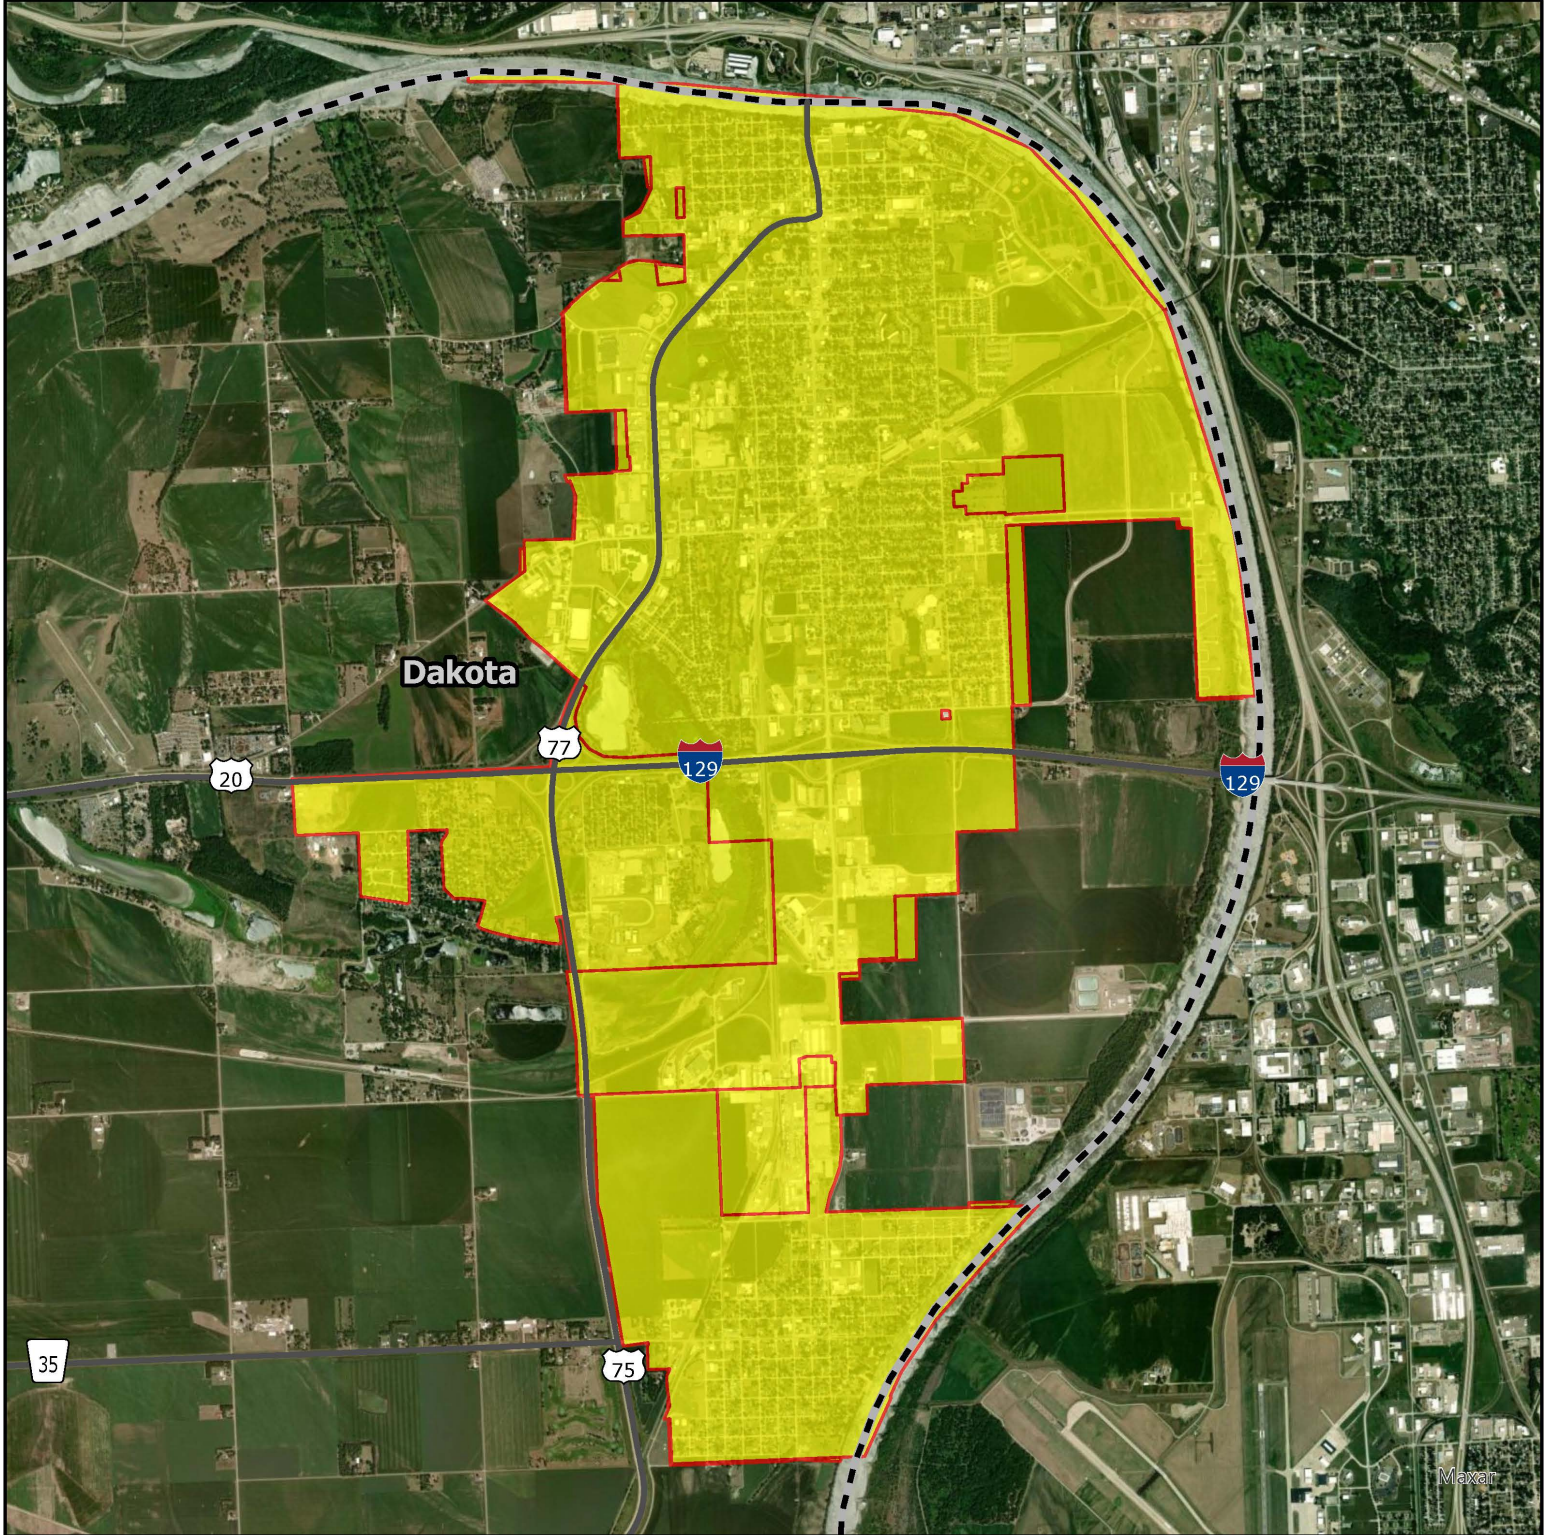

NDOT MS4 Regulated Boundary

Omaha Metro Area, Nebraska - Douglas & Sarpy County

NDOT MS4 Regulated Boundary

South Sioux City Area, Nebraska - Dakota County

N

- NDOT Highway Network
- Regulated MS4 Boundary
- County
- ▬ BND_StateBoundary_DOT

NEBRASKA

Good Life. Great Journey.

DEPARTMENT OF TRANSPORTATION
Updated 2024

NDOT MS4 Regulated Boundary

Scottsbluff Area, Nebraska - Scotts Bluff County

- NDOT Highway Network
- Regulated MS4 Boundary
- County
- ▬ BND_StateBoundary_DOT

NDOT MS4 Regulated Boundary

Lincoln, Nebraska - Lancaster County

- NDOT Highway Network
- Regulated MS4 Boundary

NEBRASKA

Good Life. Great Journey.

DEPARTMENT OF TRANSPORTATION
Updated 2024

NDOT MS4 Regulated Boundary

Beatrice, Nebraska - Gage County

- NDOT Highway Network
- Regulated MS4 Boundary

NEBRASKA

Good Life. Great Journey.

DEPARTMENT OF TRANSPORTATION
Updated 2024

NDOT MS4 Regulated Boundary

Columbus, Nebraska - Platte County