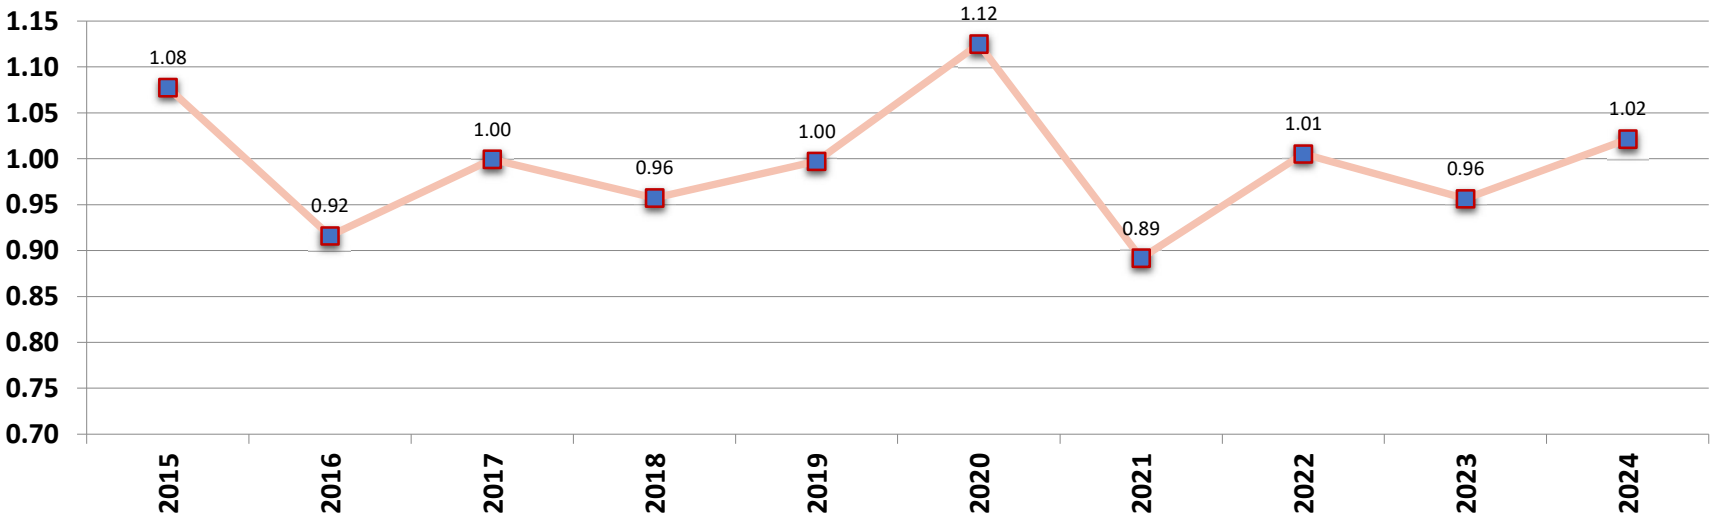

# NEBRASKA FATAL CRASHES PER 100 MILLION VEHICLE MILES TRAVELED

VMT-Vehicle Miles Traveled

Provided by: NDOT Highway Safety Office, PO Box 94612, Lincoln, NE 68509

Last Updated: 6/4/2025