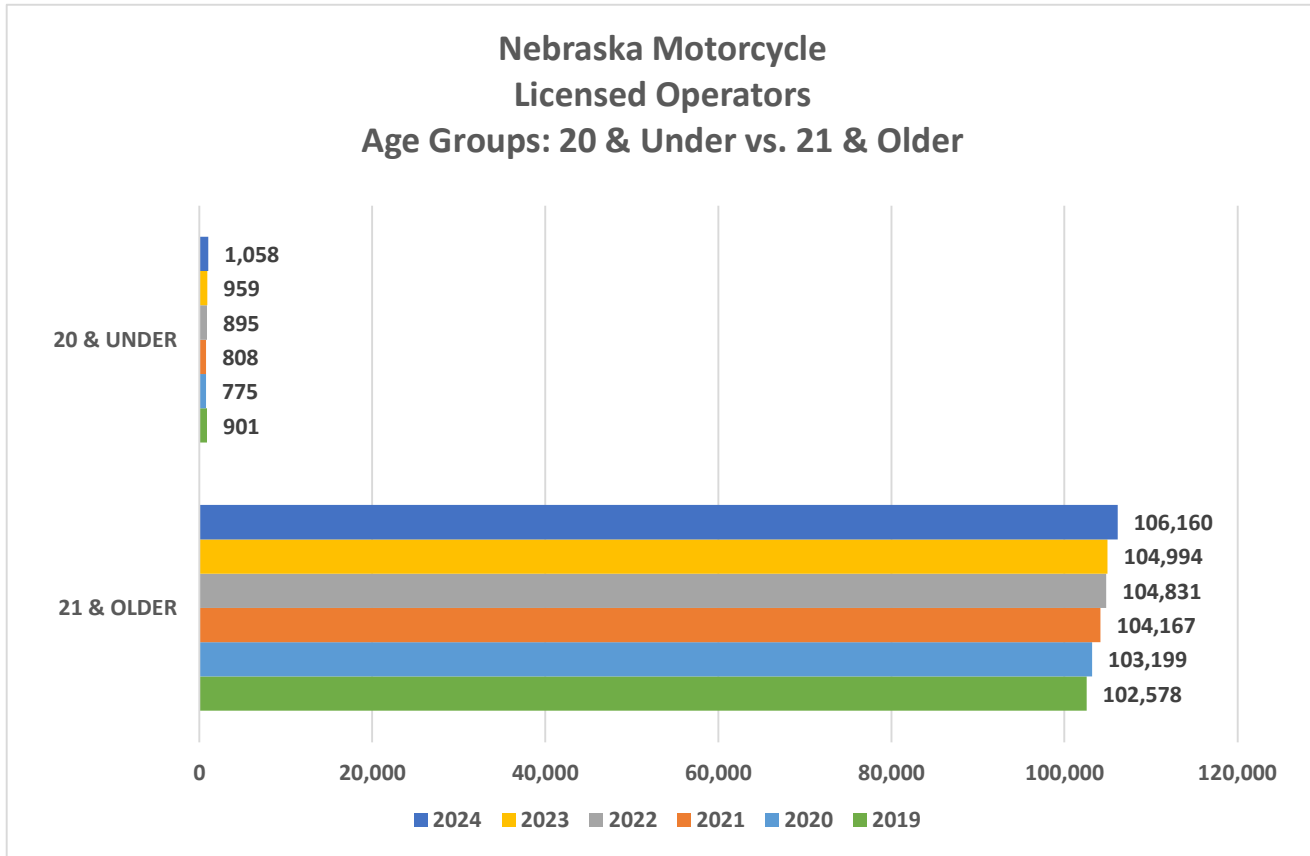

Nebraska Motorcycle Licensed Operators Age Groups: 20 & Under vs. 21 & Older

Prepared by: NDOT-Highway Safety Office, 5001 South 14th, PO Box 94612, Lincoln, NE 68509

Date Modified: 1/3/2025