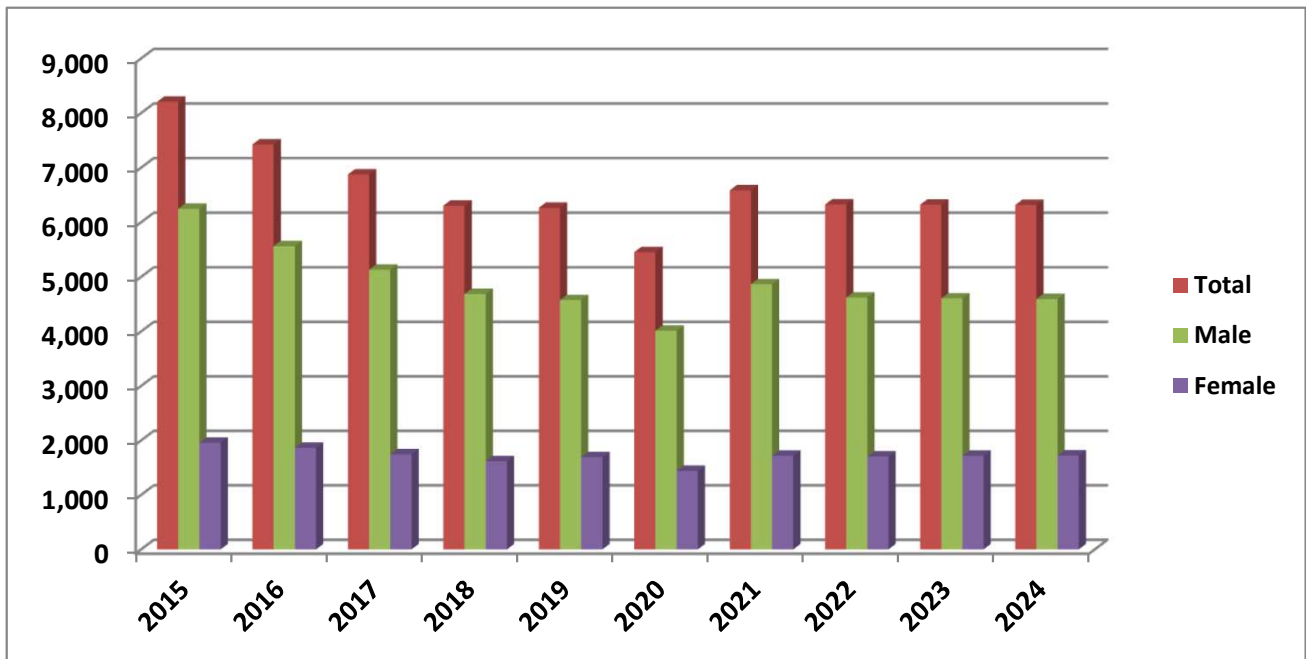

Nebraska Driving Under the Influence Offenses

Year	Male	Female	Total
2015	6,248	1,958	8,206
2016	5,563	1,863	7,426
2017	5,131	1,746	6,877
2018	4,686	1,619	6,305
2019	4,575	1,691	6,266
2020	4,013	1,440	5,453
2021	4,865	1,719	6,584
2022	4,621	1,704	6,325
2023	4,606	1,717	6,323
2024	4,593	1,725	6,318